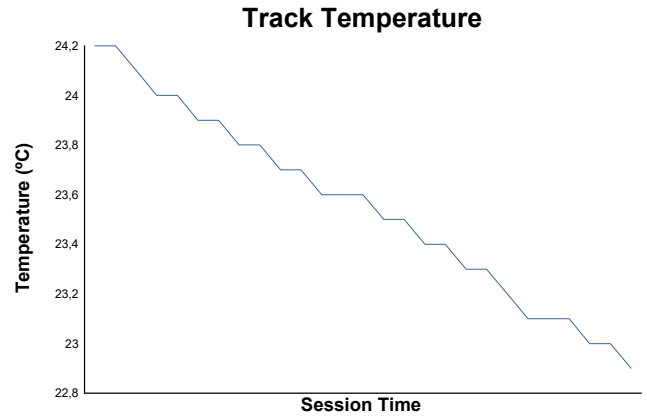

Race 2 Weather Report

Track Status: **DRY**