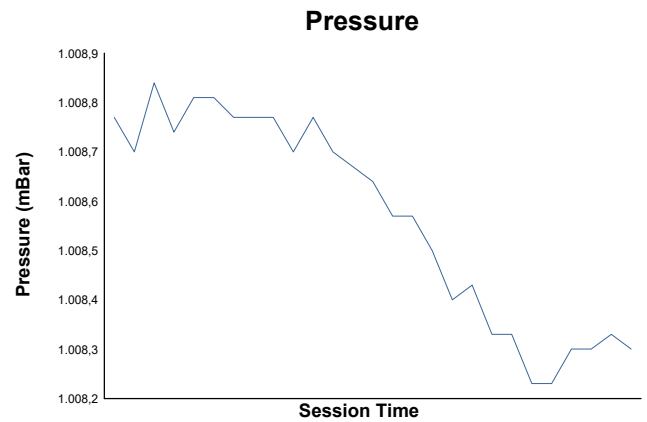

Race 2 Weather Report

Track Status: **DRY**