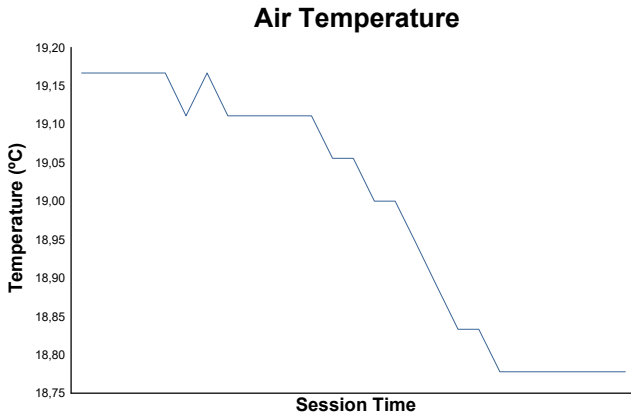

Race 2 Weather Report

Track Status: **DRY**