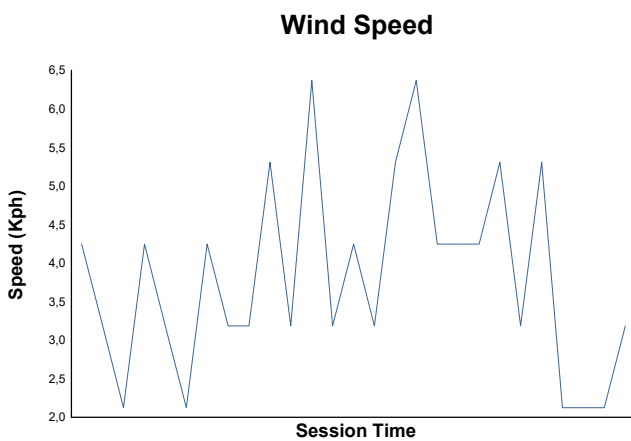

Race 2 Weather Report

Track Status: **DRY**