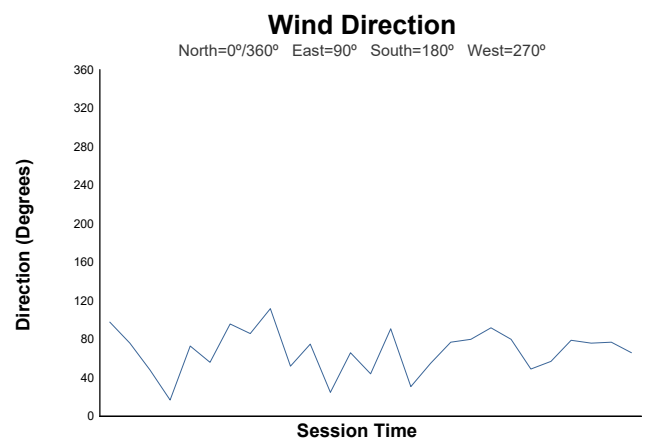

Race 2 Weather Report

Track Status: **DRY**