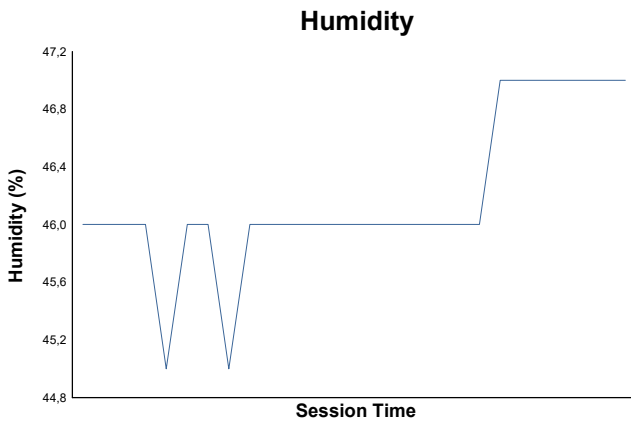

Race 2 Weather Report

Track Status: **DRY**