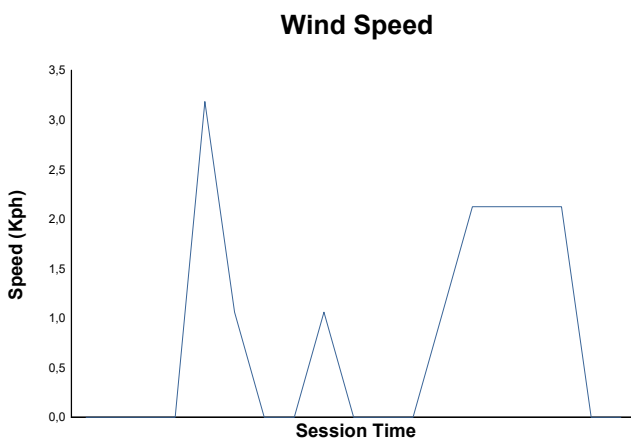

Qualifying 2 Weather Report

Track Status: **DRY**