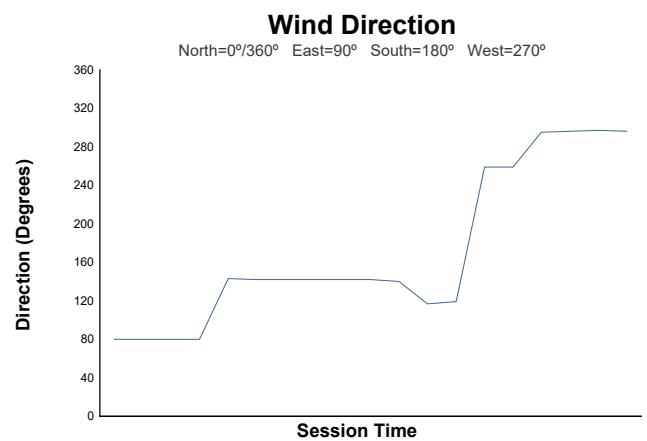

Qualifying 2 Weather Report

Track Status: **DRY**