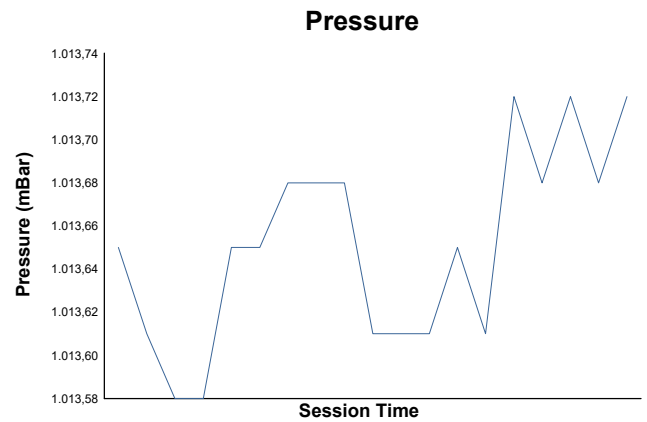

Qualifying 2 Weather Report

Track Status: **DRY**