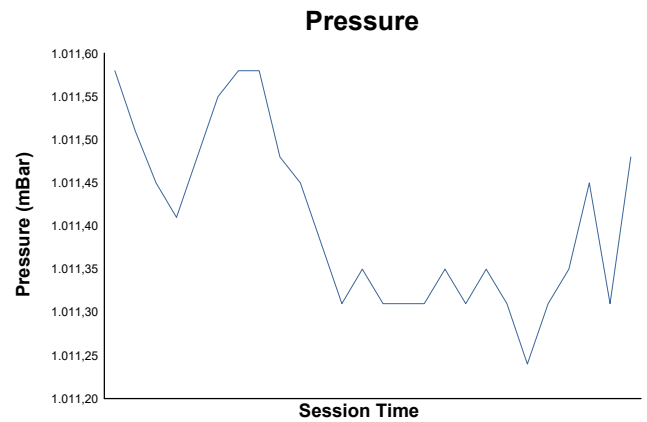

## Race 1 Weather Report

Track Status: **DRY**