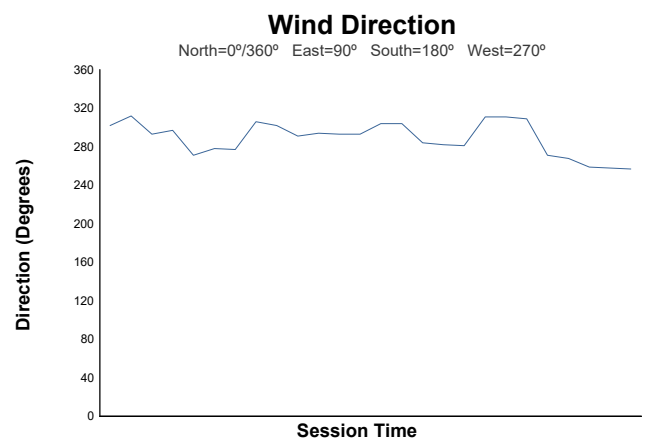

## Race 1 Weather Report

Track Status: **DRY**