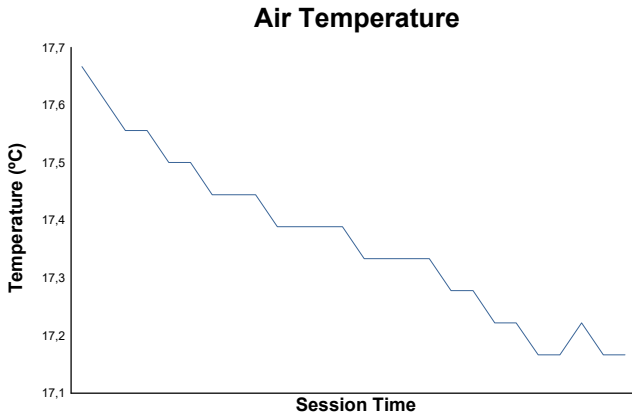

## Race 1 Weather Report

Track Status: **DRY**