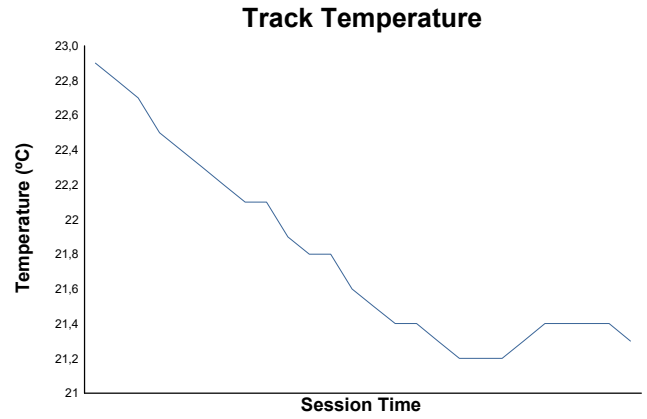

## Race 1 Weather Report

Track Status: **DRY**