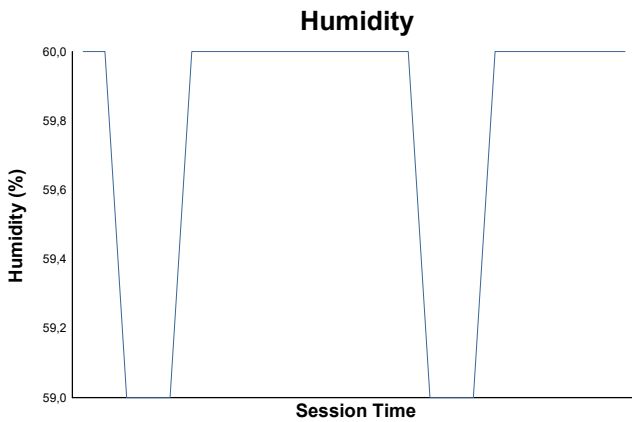

## Race 1 Weather Report

Track Status: **DRY**