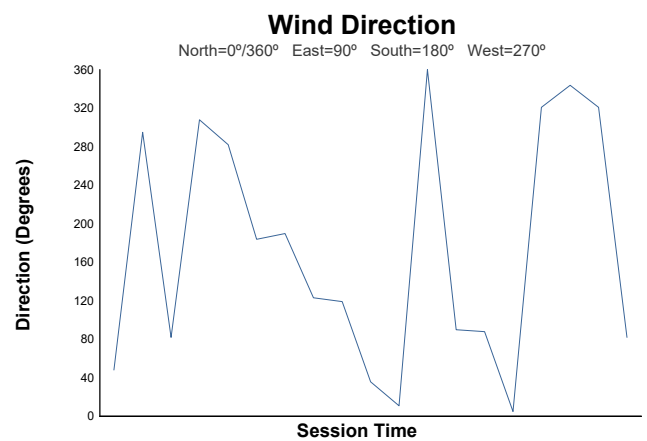

## Qualifying 1 Weather Report

Track Status: **DRY**