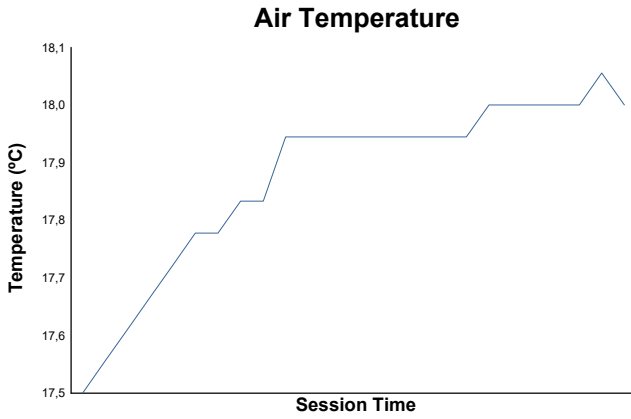

## Free Practice Weather Report

Track Status: **DRY**