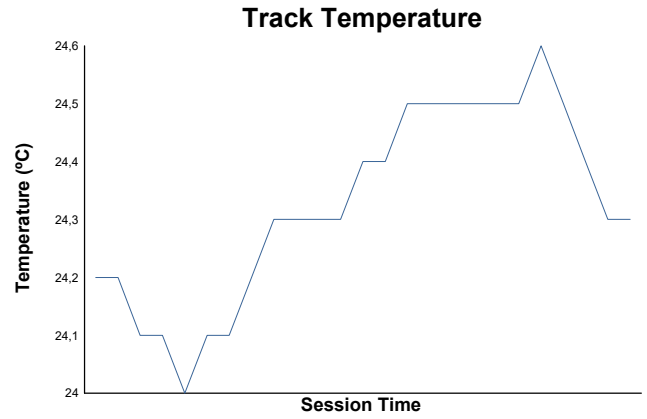

## Free Practice Weather Report

Track Status: **DRY**