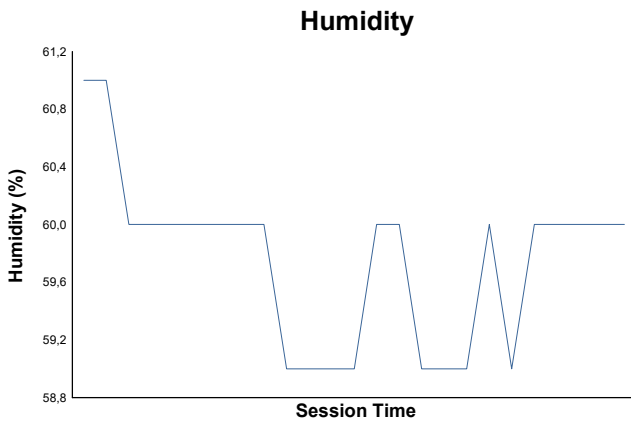

## Free Practice Weather Report

Track Status: **DRY**