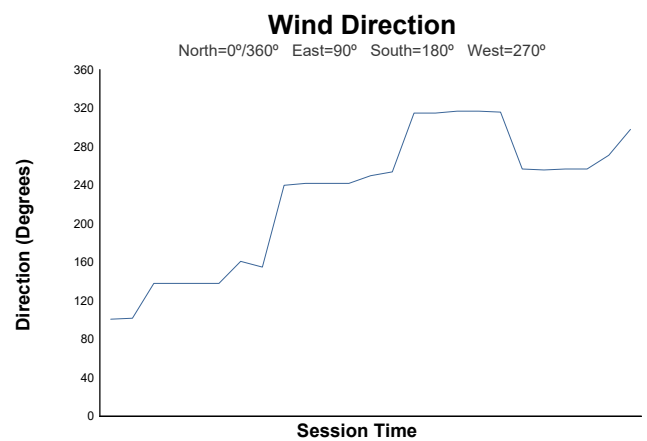

## Free Practice Weather Report

Track Status: **DRY**