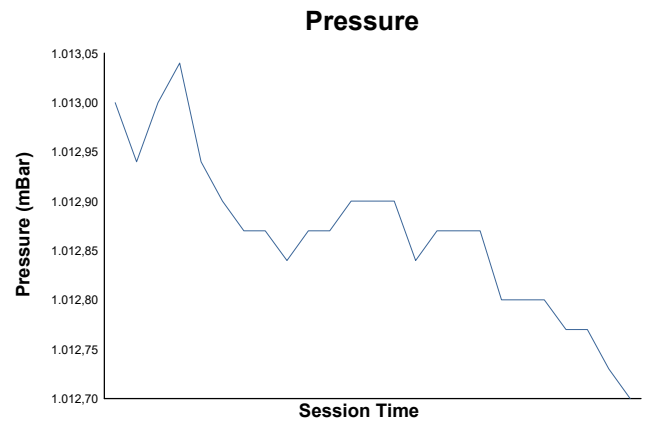

## Free Practice Weather Report

Track Status: **DRY**