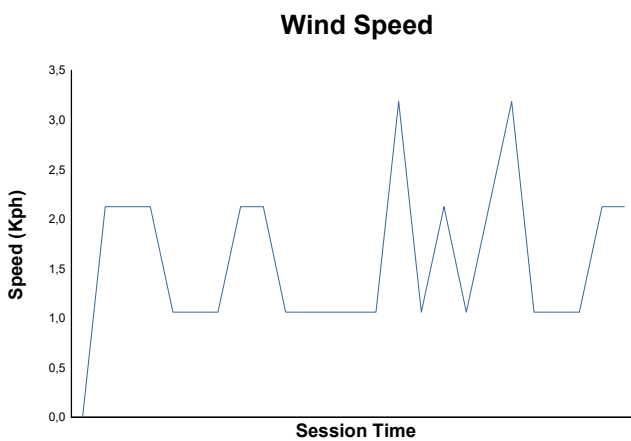

## Free Practice Weather Report

Track Status: **DRY**