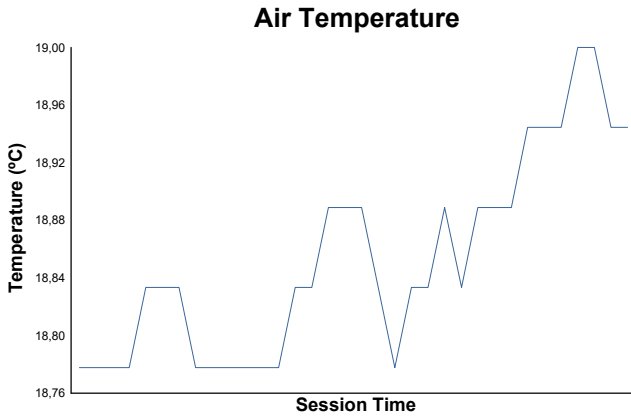

Race 2 Weather Report

Track Status: **DRY**