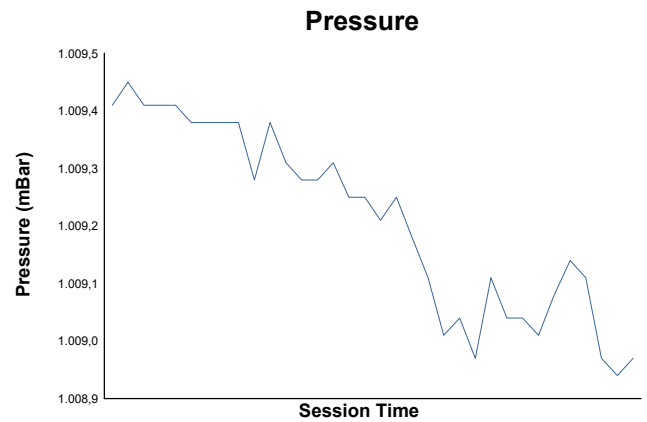

Race 2 Weather Report

Track Status: **DRY**