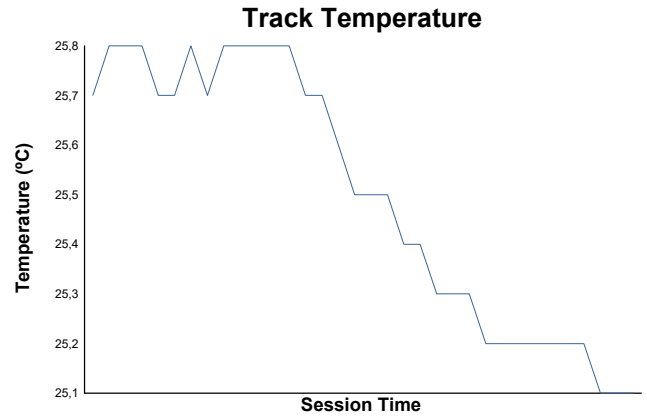

Race 2 Weather Report

Track Status: **DRY**