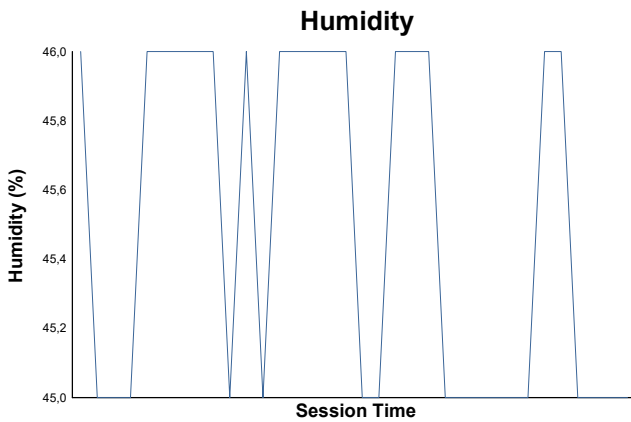

Race 2 Weather Report

Track Status: **DRY**