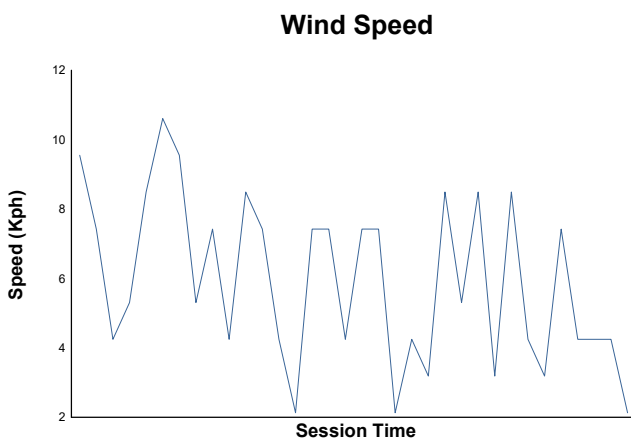

Race 2 Weather Report

Track Status: **DRY**