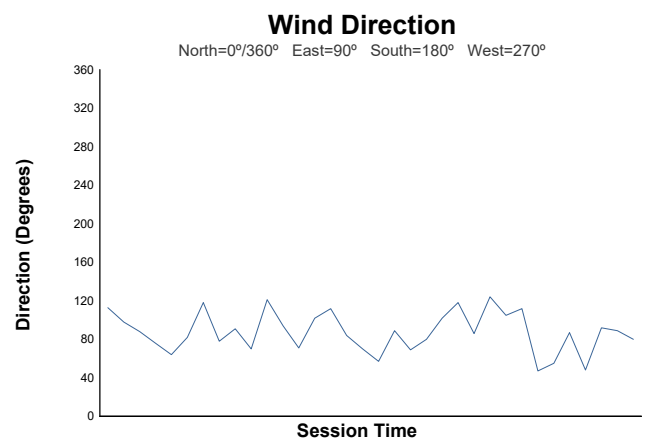

Race 2 Weather Report

Track Status: **DRY**