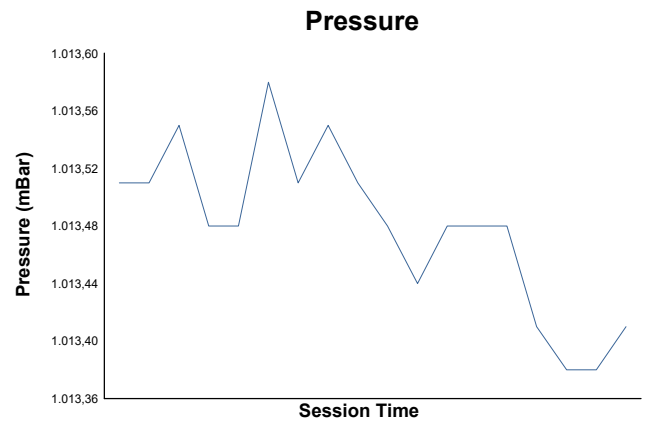

Qualifying 2 Weather Report

Track Status: **DRY**