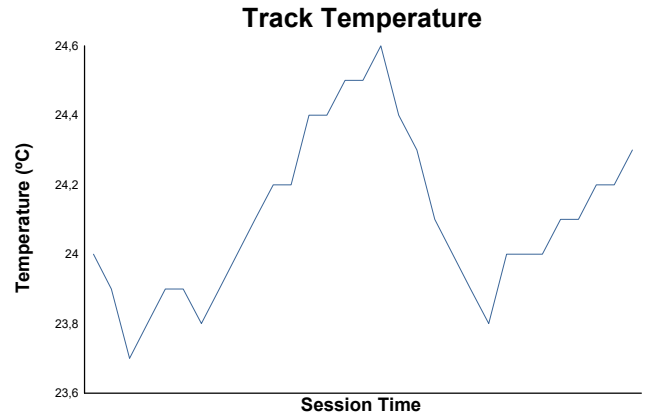

Race 1 Weather Report

Track Status: **DRY**