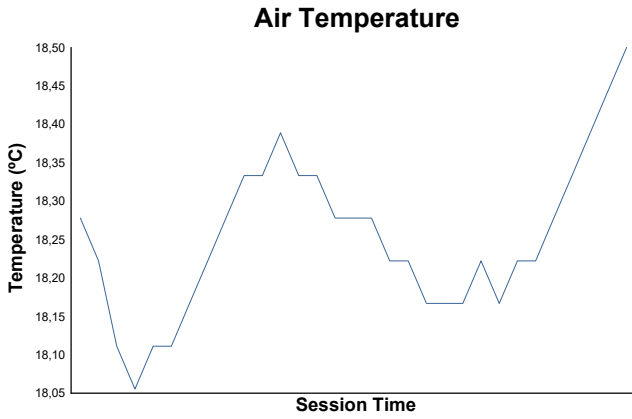

Race 1 Weather Report

Track Status: **DRY**