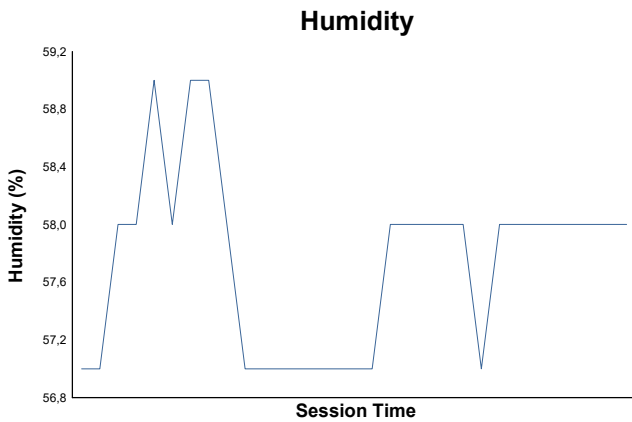

Race 1 Weather Report

Track Status: **DRY**