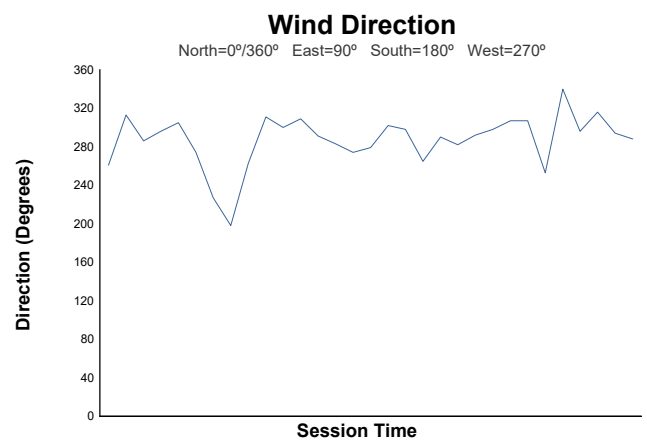

Race 1 Weather Report

Track Status: **DRY**