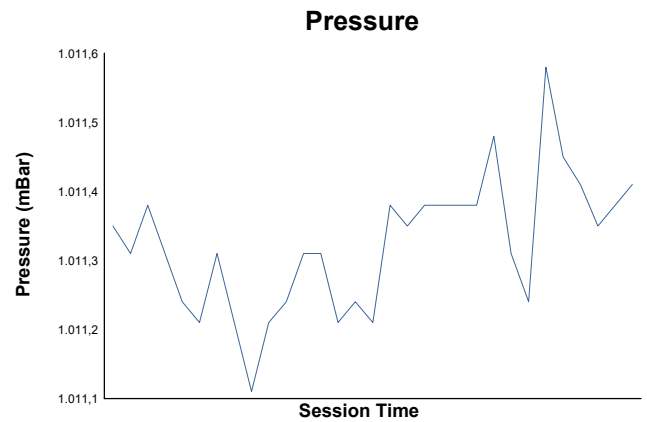

Race 1 Weather Report

Track Status: **DRY**