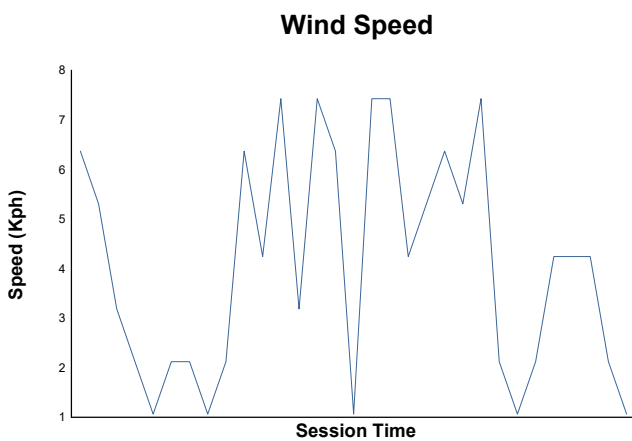

Race 1 Weather Report

Track Status: **DRY**