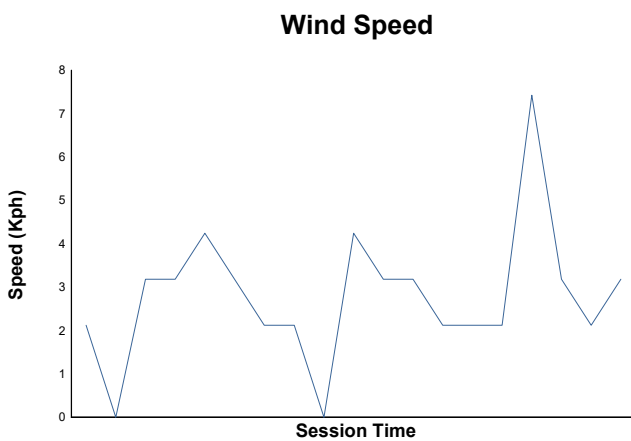

Qualifying 1 Weather Report

Track Status: **DRY**