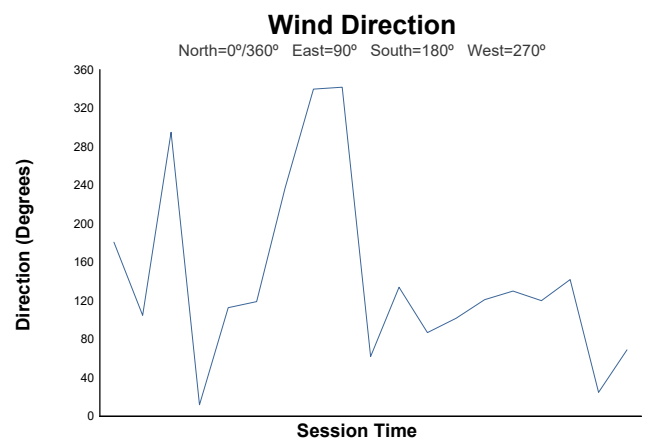

Qualifying 1 Weather Report

Track Status: **DRY**