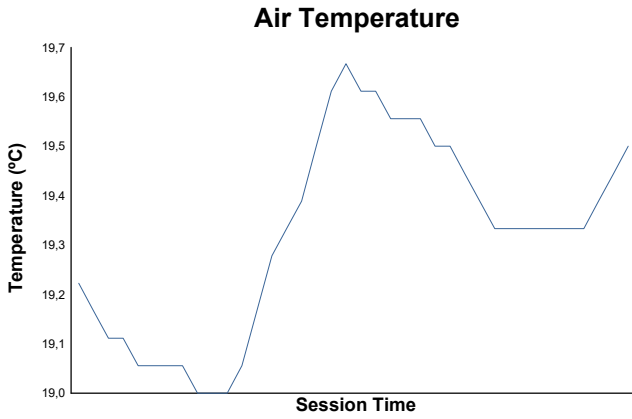

Free Practice 2 Weather Report

Track Status: **DRY**