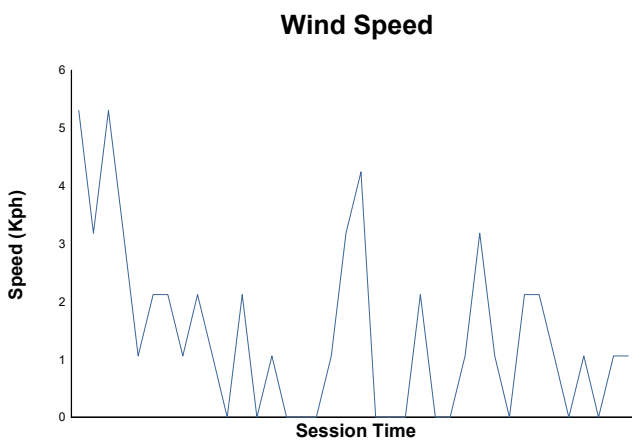

Free Practice 2 Weather Report

Track Status: **DRY**