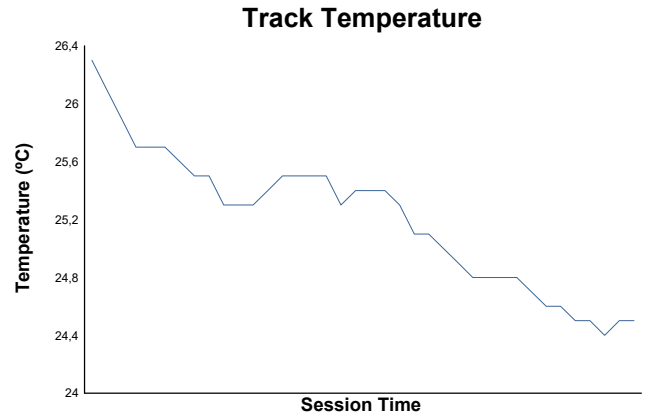

Free Practice 2 Weather Report

Track Status: **DRY**