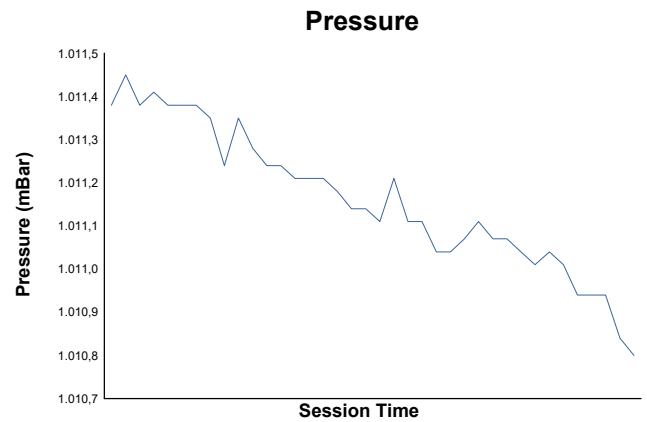

Free Practice 2 Weather Report

Track Status: **DRY**