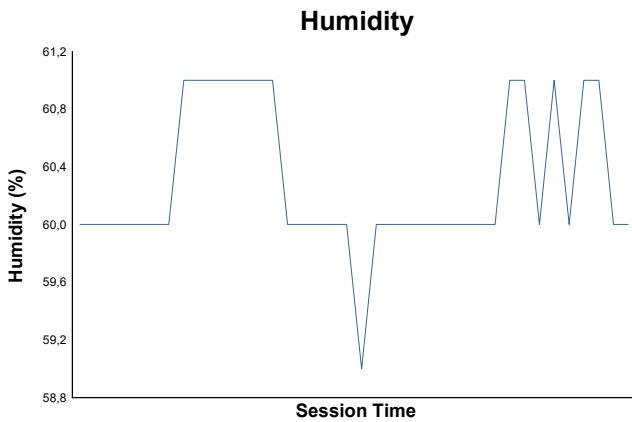

Free Practice 2 Weather Report

Track Status: **DRY**