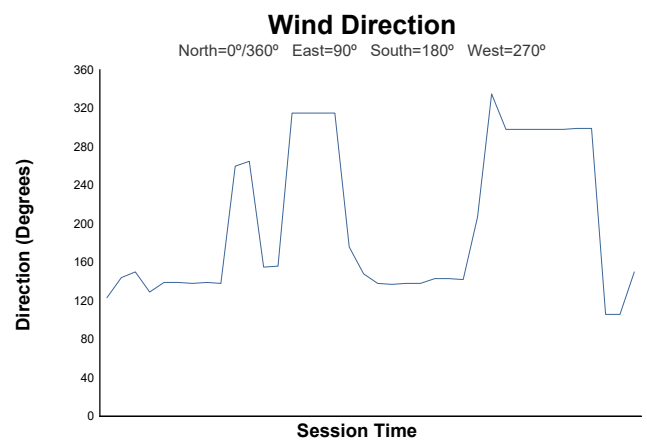

Free Practice 2 Weather Report

Track Status: **DRY**