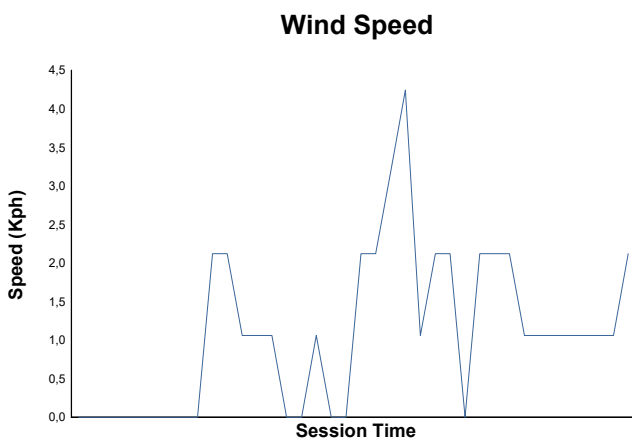

Free Practice 1 Weather Report

Track Status: **DRY**