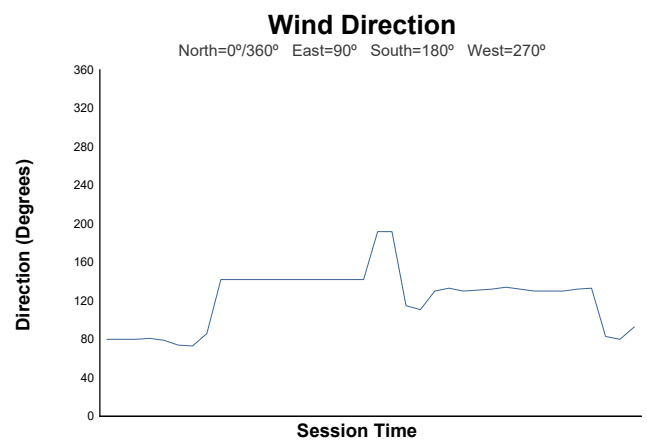

Free Practice 1 Weather Report

Track Status: **DRY**