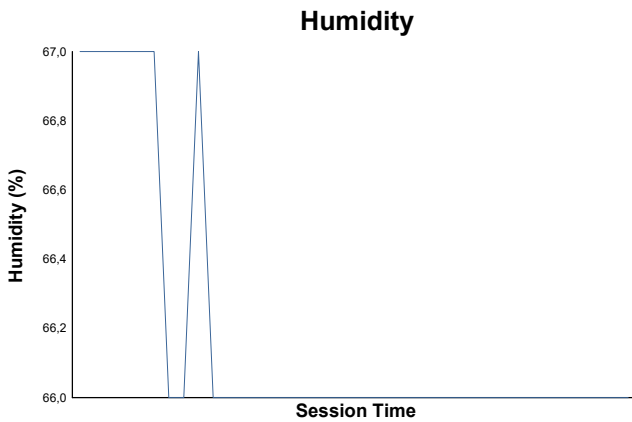

Free Practice 1 Weather Report

Track Status: **DRY**