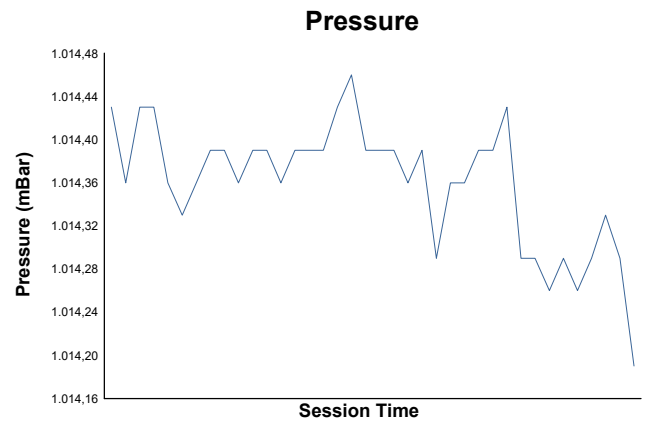

Free Practice 1 Weather Report

Track Status: **DRY**