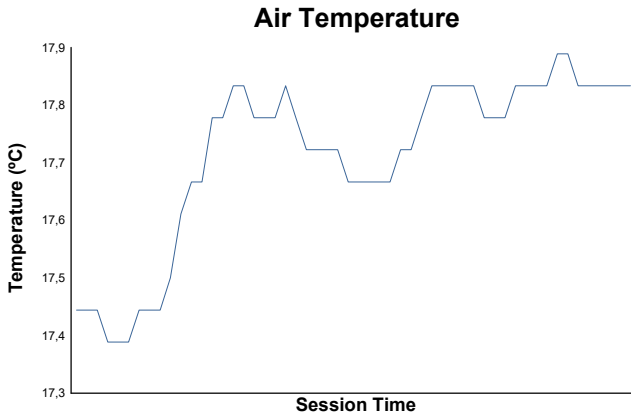

## Race 2 Weather Report

Track Status: **DRY**