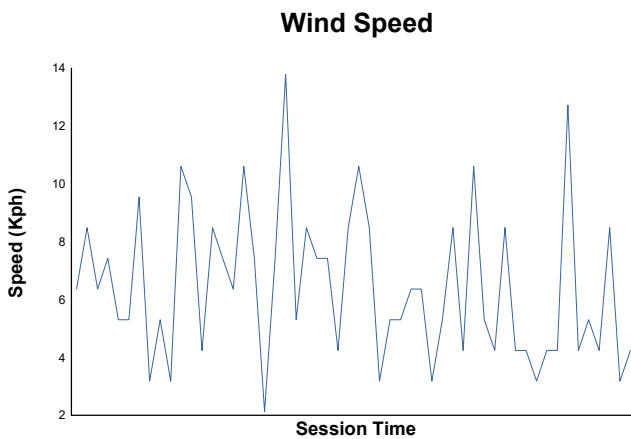

## Race 2 Weather Report

Track Status: **DRY**