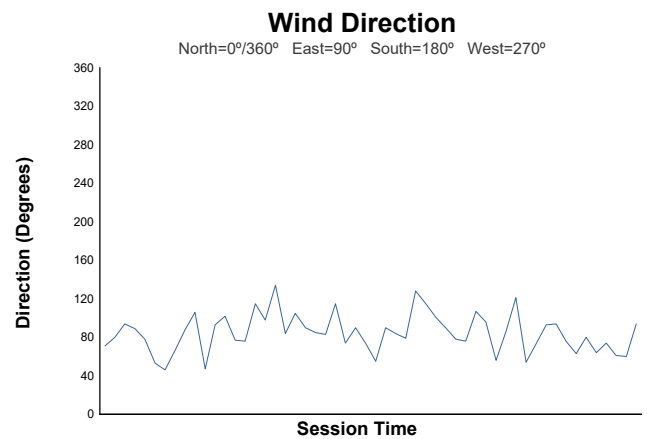

## Race 2 Weather Report

Track Status: **DRY**