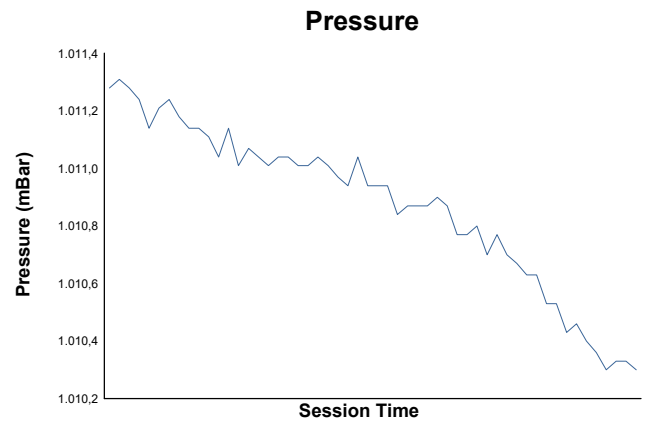

## Race 2 Weather Report

Track Status: **DRY**