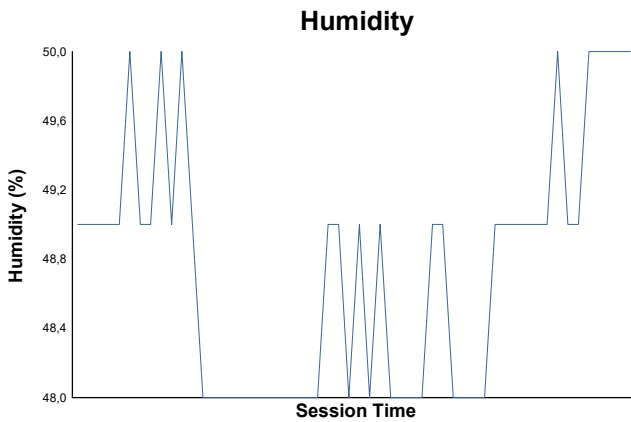

## Race 2 Weather Report

Track Status: **DRY**