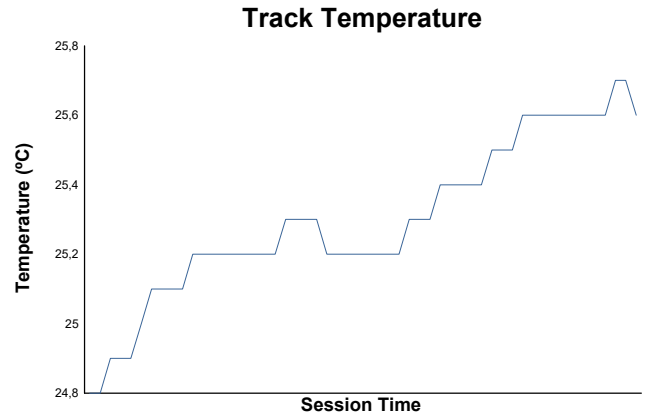

## Race 2 Weather Report

Track Status: **DRY**