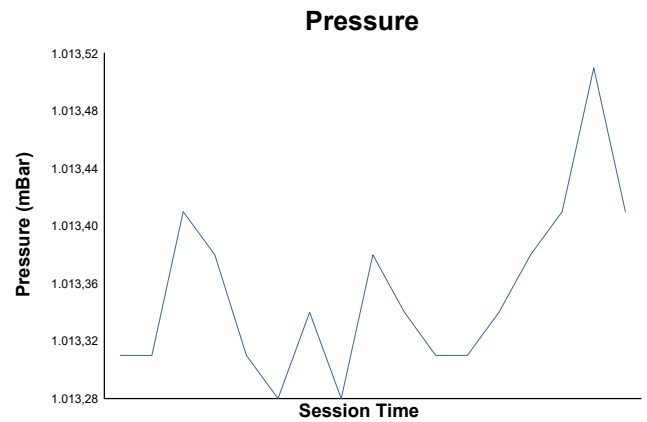

Qualifying 2 Weather Report

Track Status: **DRY**