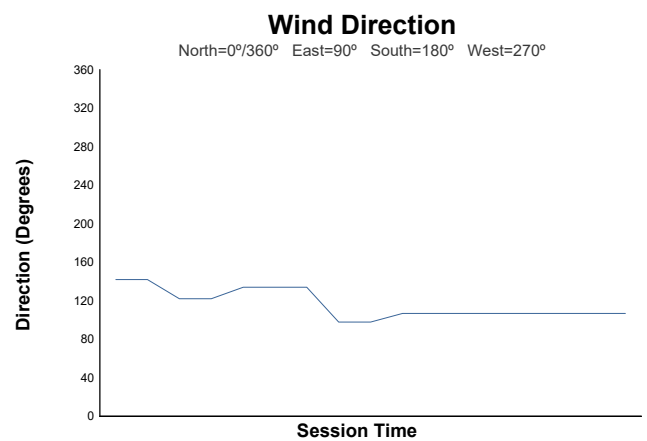

Qualifying 2 Weather Report

Track Status: **DRY**