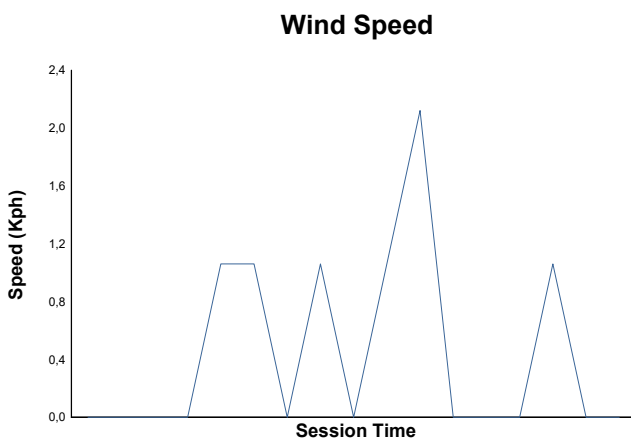

Qualifying 2 Weather Report

Track Status: **DRY**