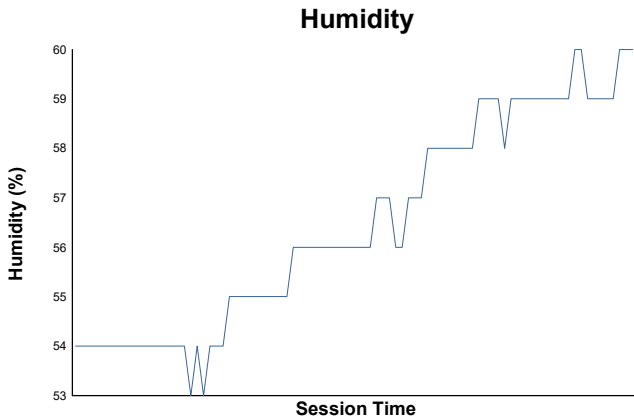

## Race 1 Weather Report

Track Status: **DRY**