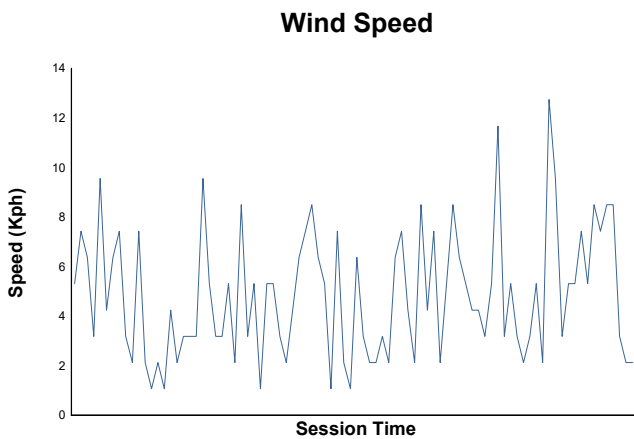

## Race 1 Weather Report

Track Status: **DRY**