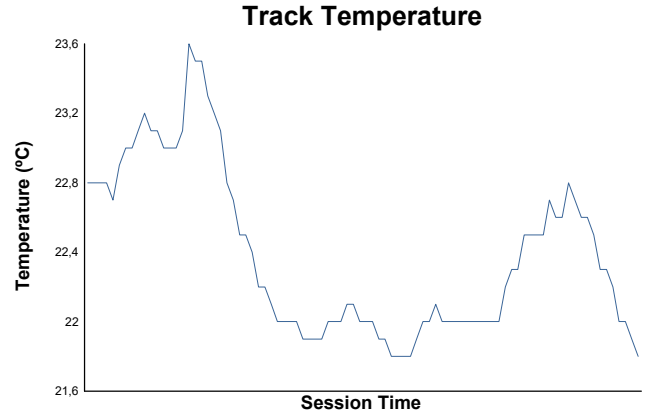

## Race 1 Weather Report

Track Status: **DRY**