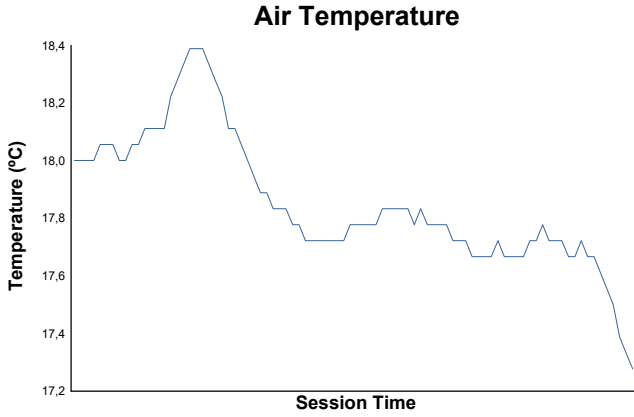

## Race 1 Weather Report

Track Status: **DRY**