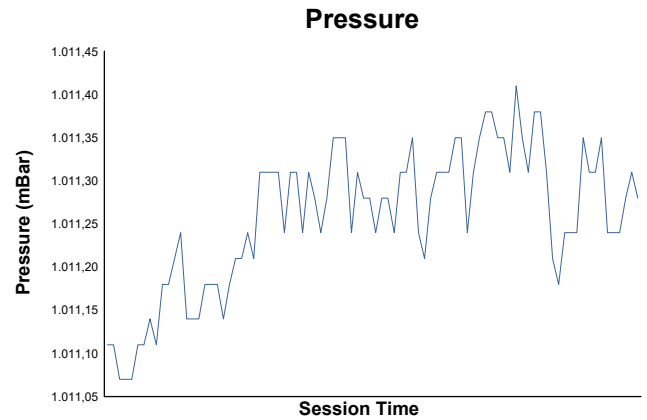

## Race 1 Weather Report

Track Status: **DRY**