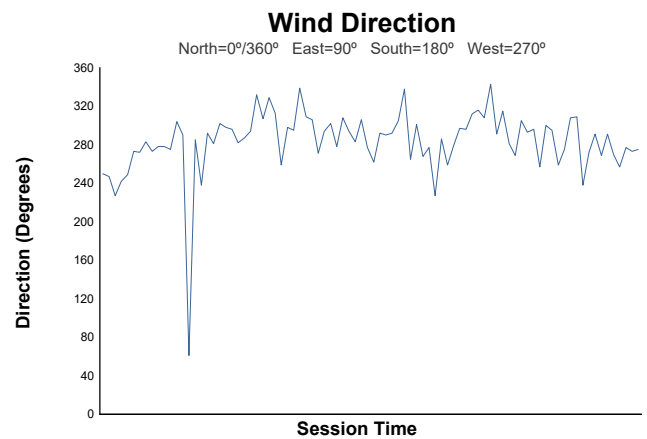

## Race 1 Weather Report

Track Status: **DRY**