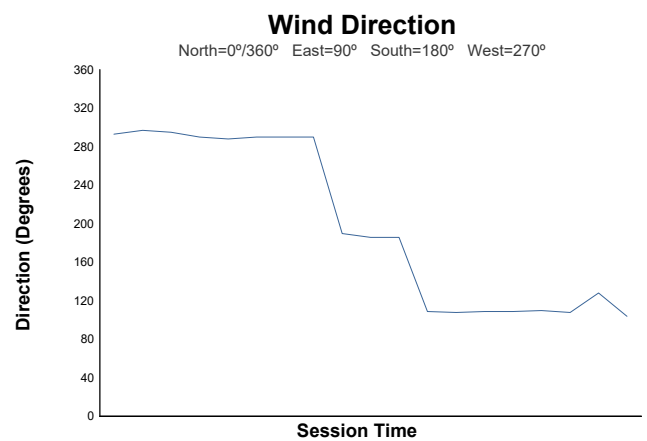

Qualifying 1 Weather Report

Track Status: **DRY**