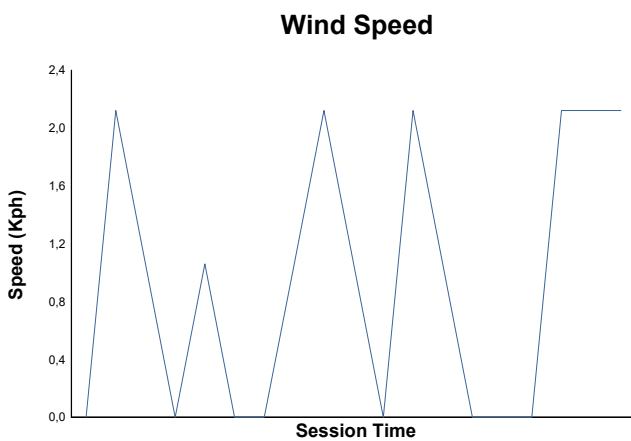

Qualifying 1 Weather Report

Track Status: **DRY**