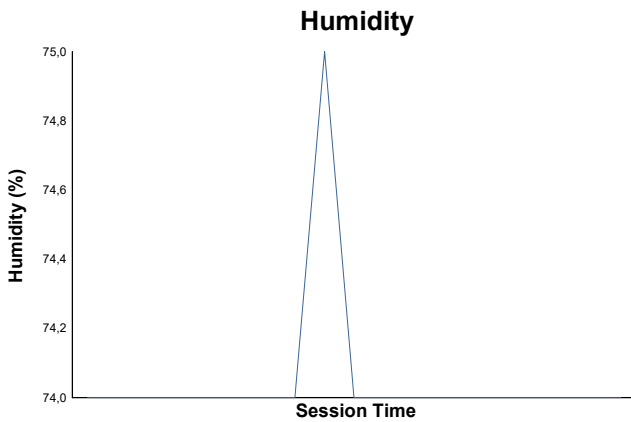

Qualifying 1 Weather Report

Track Status: **DRY**