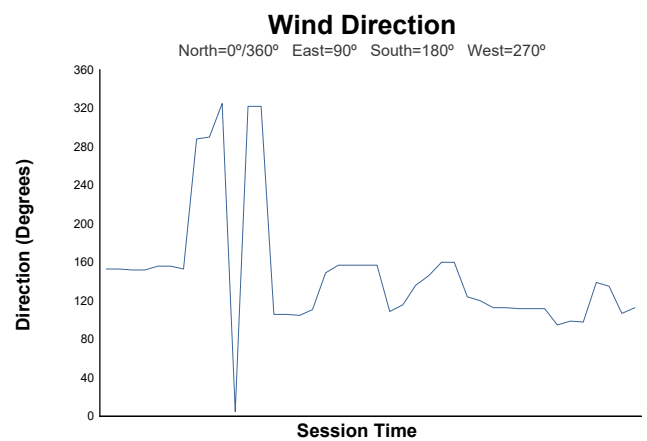

## Free Practice 2 Weather Report

Track Status: **DRY**