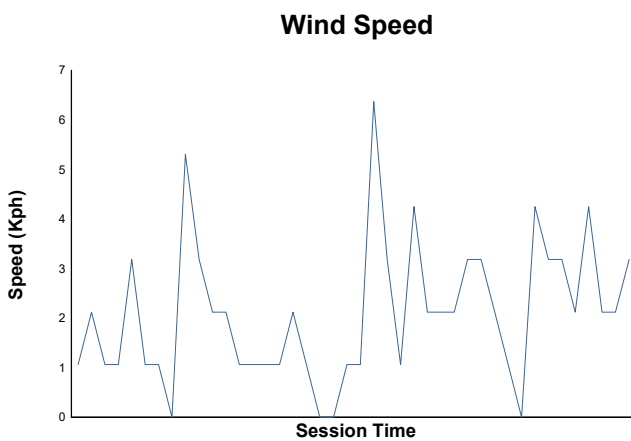

## Free Practice 2 Weather Report

Track Status: **DRY**