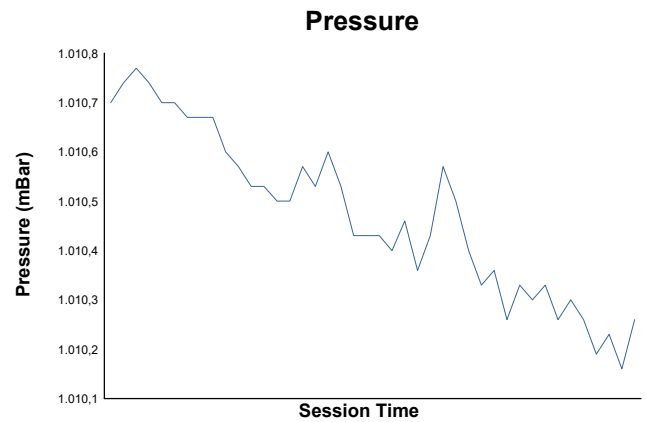

## Free Practice 2 Weather Report

Track Status: **DRY**