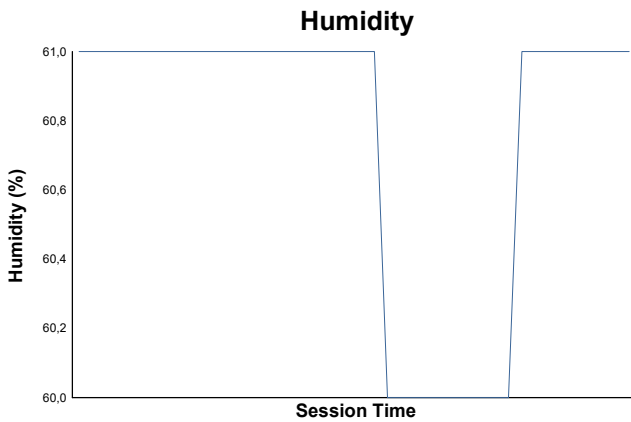

## Free Practice 2 Weather Report

Track Status: **DRY**