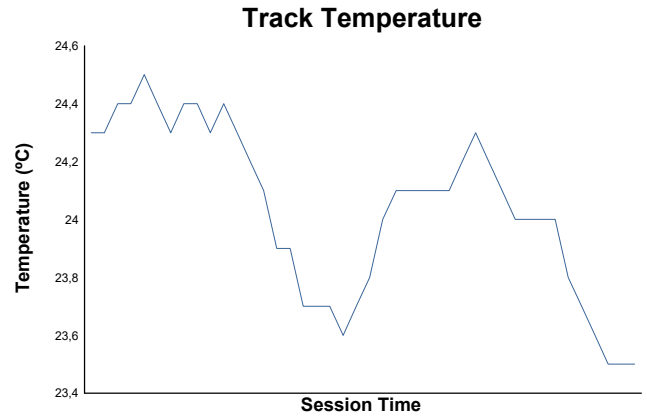

## Free Practice 2 Weather Report

Track Status: **DRY**