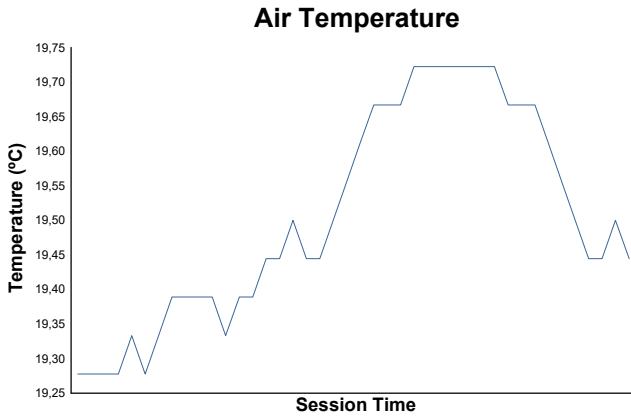

## Free Practice 2 Weather Report

Track Status: **DRY**