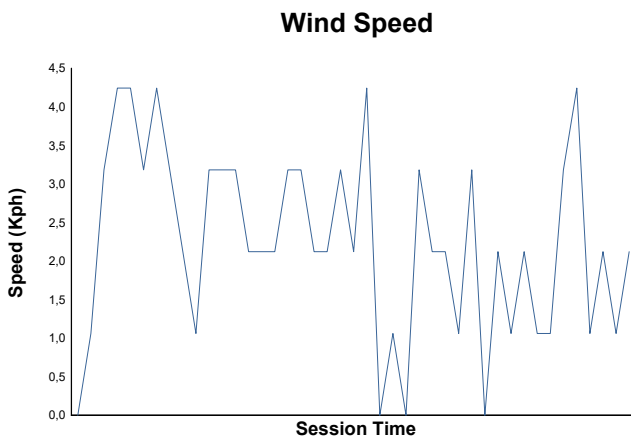

## Free Practice 1 Weather Report

Track Status: **DRY**