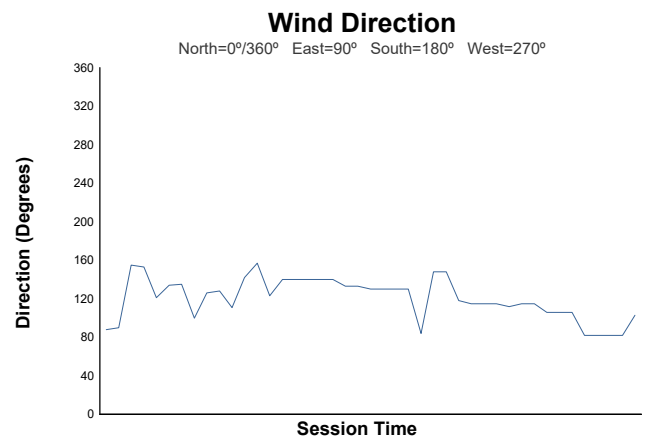

## Free Practice 1 Weather Report

Track Status: **DRY**