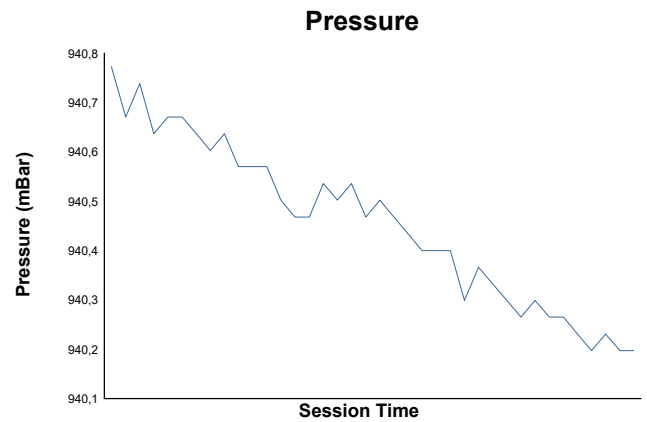

Free Practice Weather Report

Track Status: **DRY**