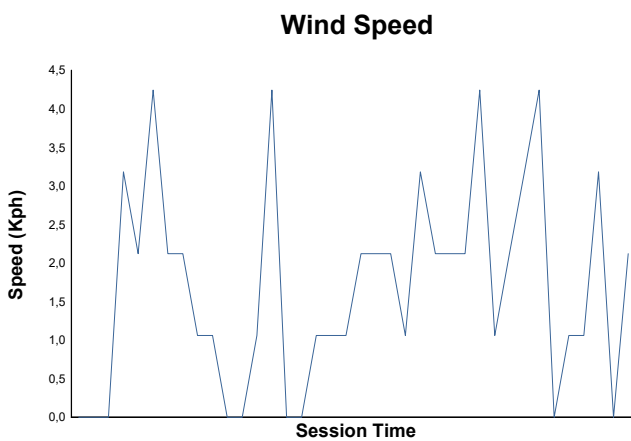

Free Practice Weather Report

Track Status: **DRY**