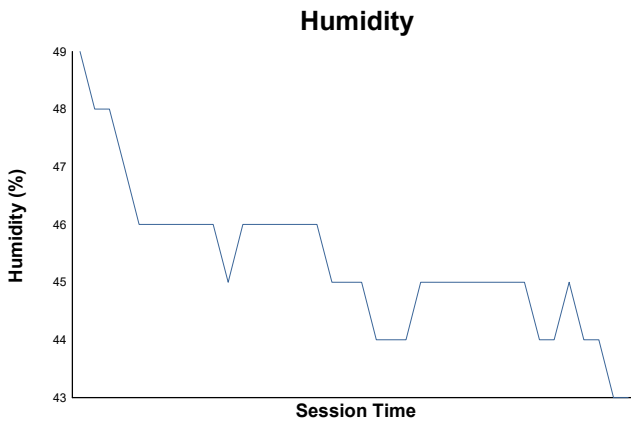

Free Practice Weather Report

Track Status: **DRY**