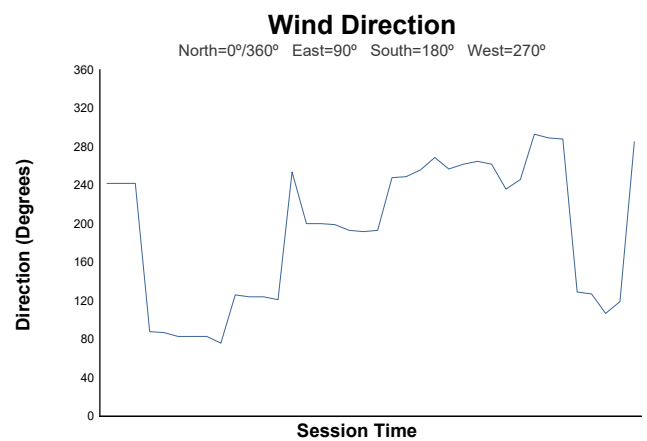

Free Practice Weather Report

Track Status: **DRY**