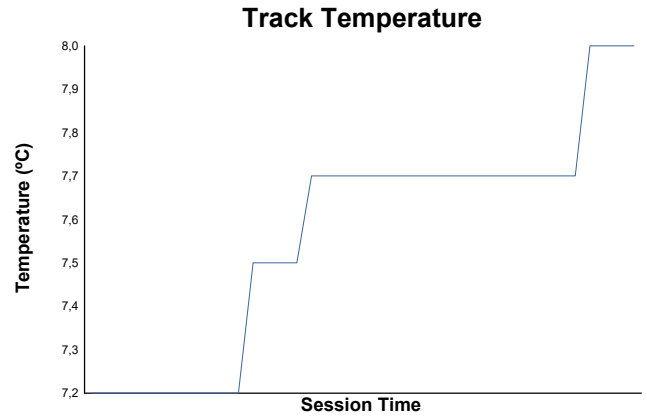

Free Practice Weather Report

Track Status: **DRY**