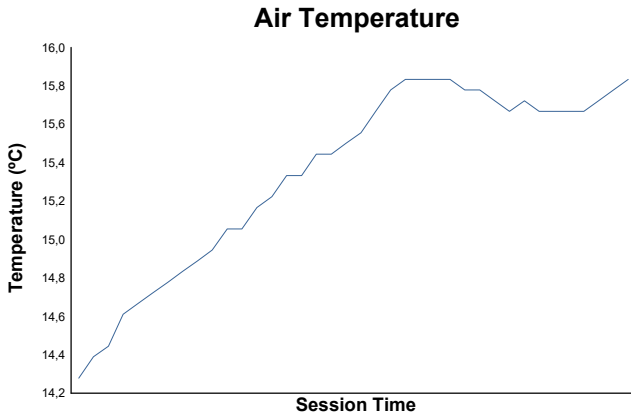

Free Practice Weather Report

Track Status: **DRY**