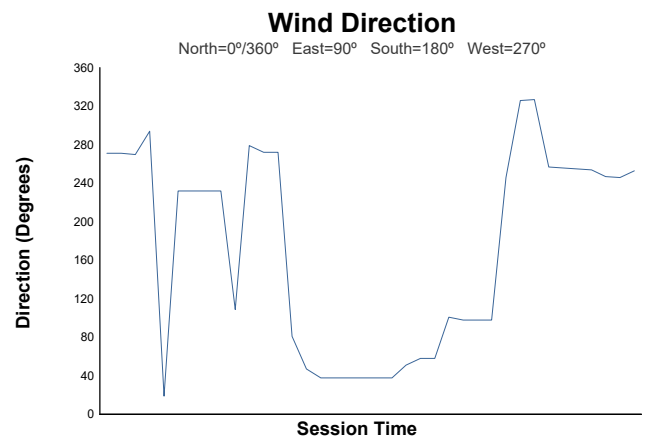

Free Practice 1 Weather Report

Track Status: **DRY**