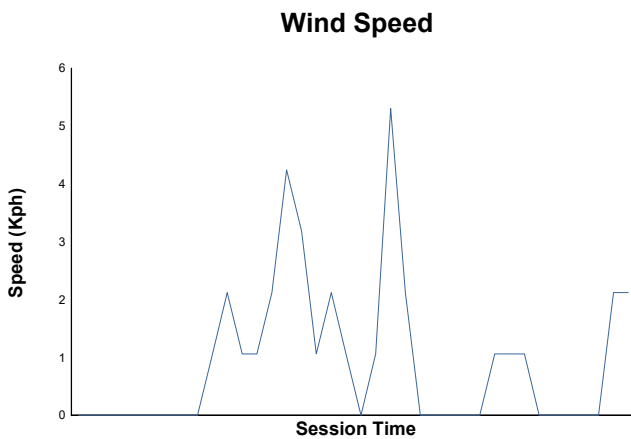

Free Practice 1 Weather Report

Track Status: **DRY**