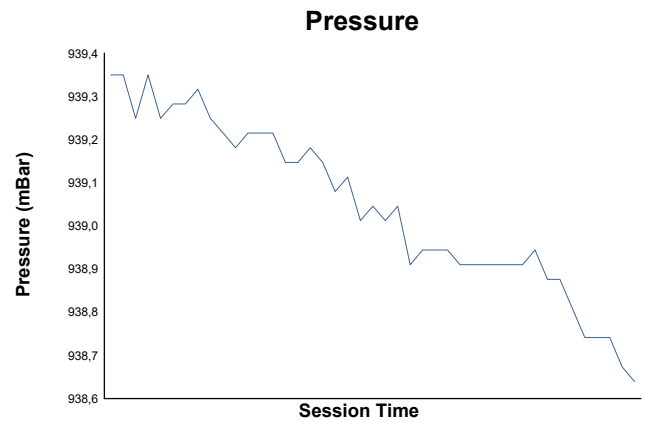

Free Practice 2 Weather Report

Track Status: **DRY**