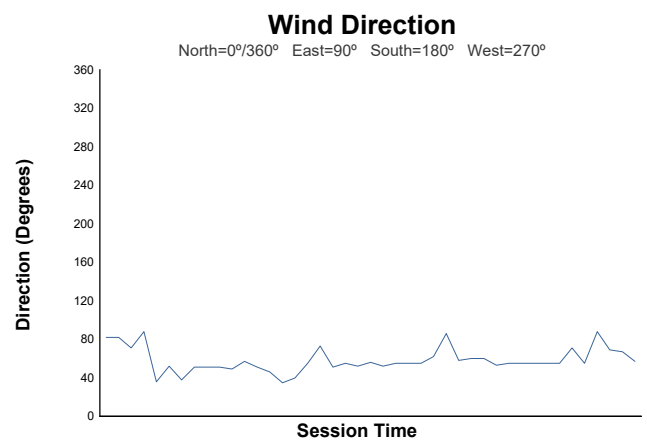

Free Practice 2 Weather Report

Track Status: **DRY**