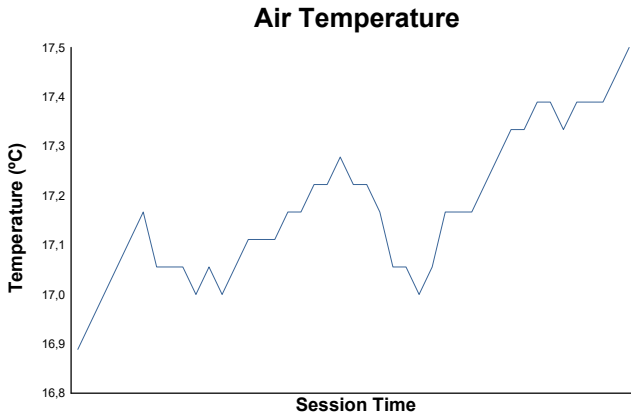

Free Practice 2 Weather Report

Track Status: **DRY**