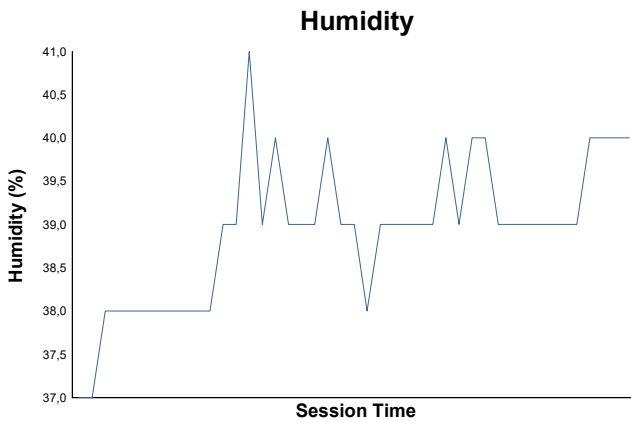

Free Practice 2 Weather Report

Track Status: **DRY**