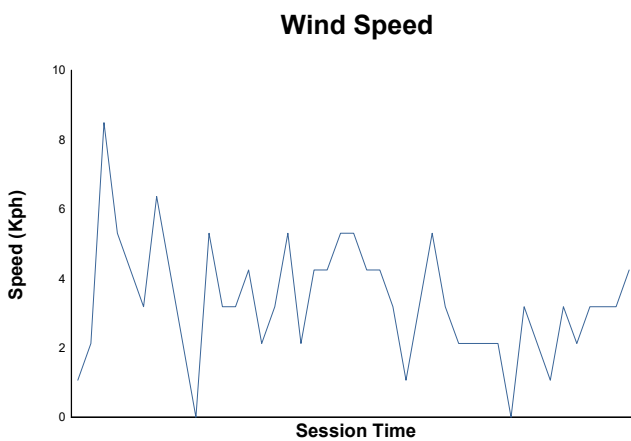

Free Practice 2 Weather Report

Track Status: **DRY**