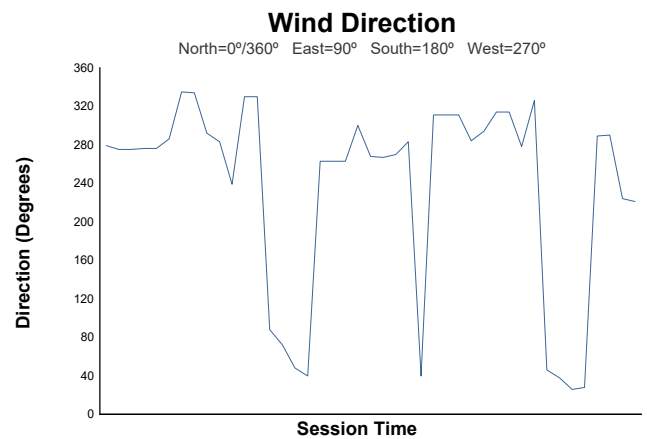

Free Practice 1 Weather Report

Track Status: **DRY**