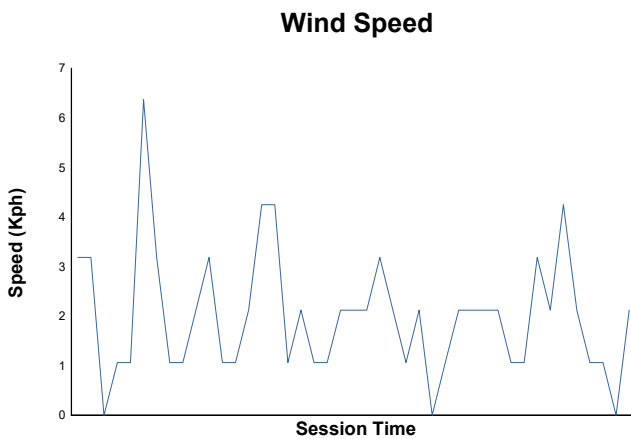

Free Practice 1 Weather Report

Track Status: **DRY**