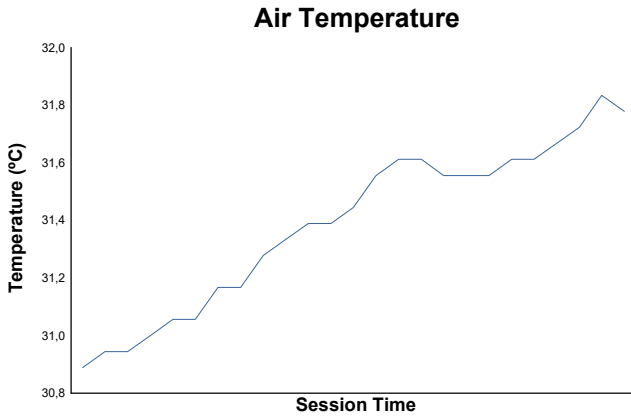

## Race 2 Weather Report

Track Status: **DRY**