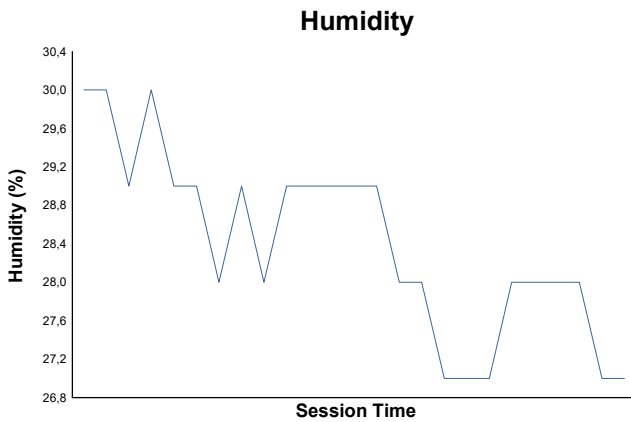

## Race 2 Weather Report

Track Status: **DRY**