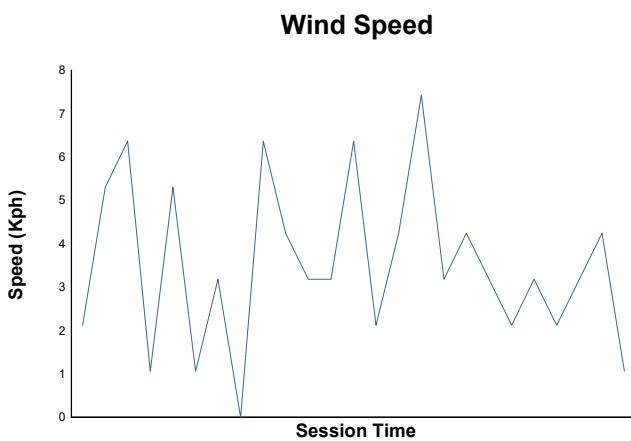

## Race 2 Weather Report

Track Status: **DRY**