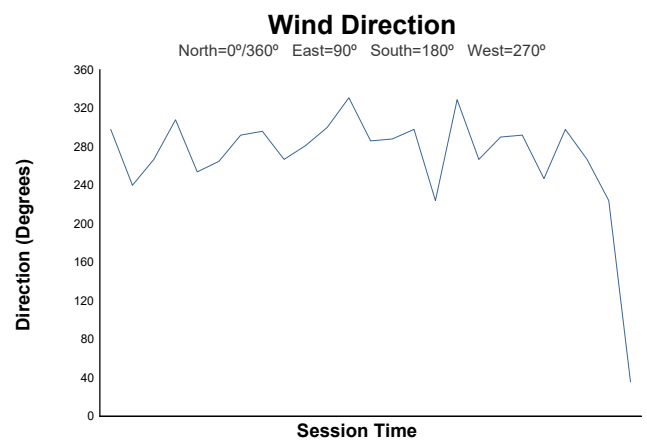

## Race 2 Weather Report

Track Status: **DRY**