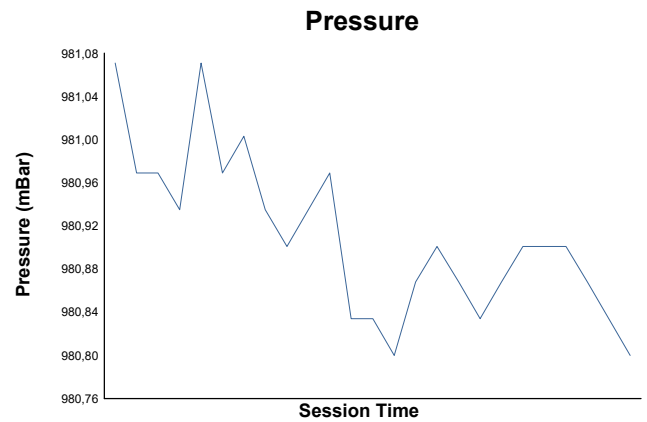

## Race 2 Weather Report

Track Status: **DRY**