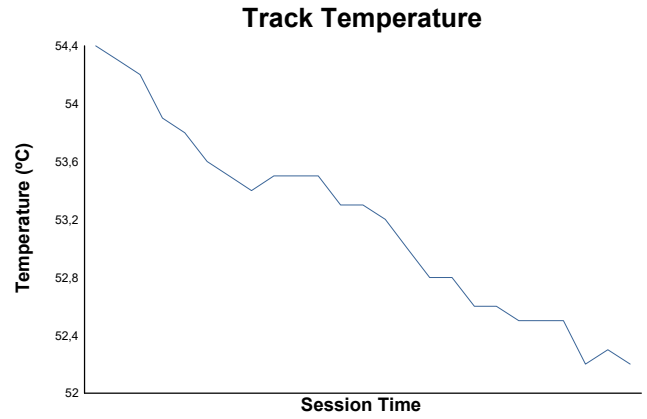

## Race 2 Weather Report

Track Status: **DRY**