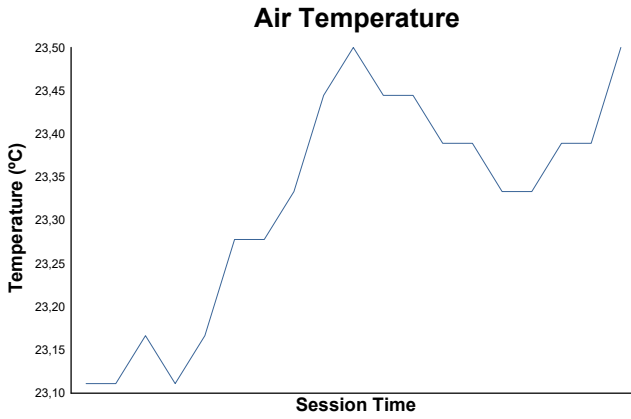

Qualifying 2 Weather Report

Track Status: **DRY**