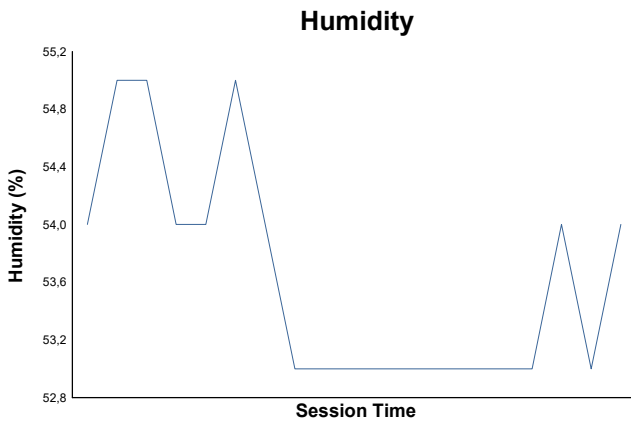

Qualifying 2 Weather Report

Track Status: **DRY**