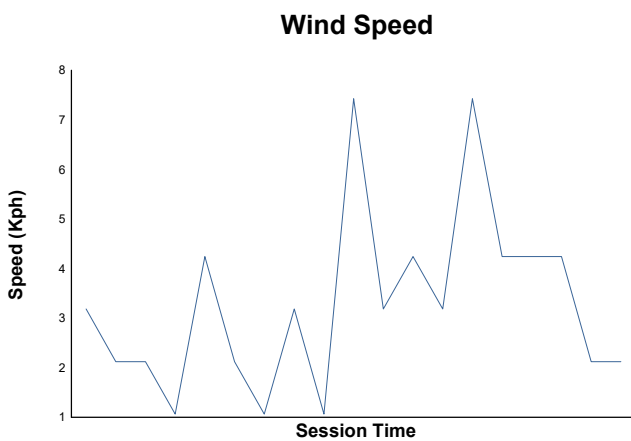

Qualifying 2 Weather Report

Track Status: **DRY**