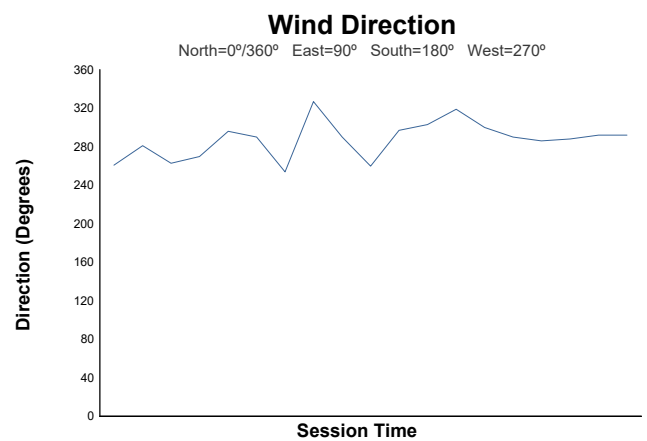

Qualifying 2 Weather Report

Track Status: **DRY**