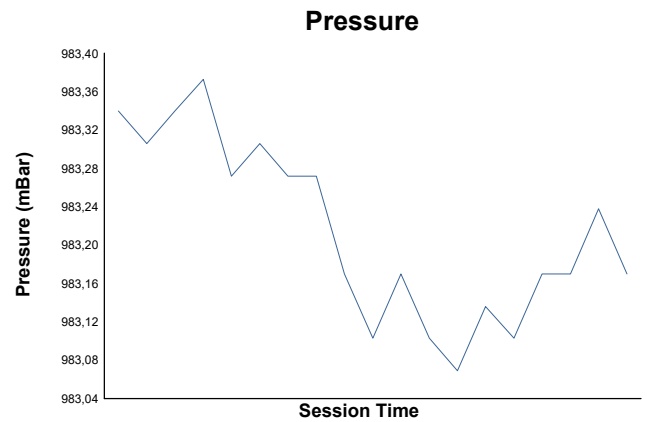

Qualifying 2 Weather Report

Track Status: **DRY**