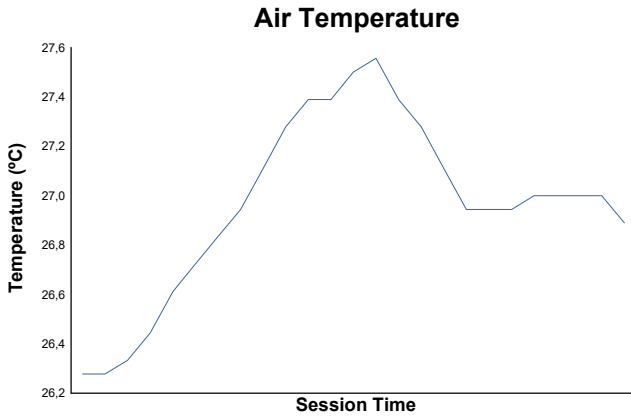

## Race 1 Weather Report

Track Status: **DRY**