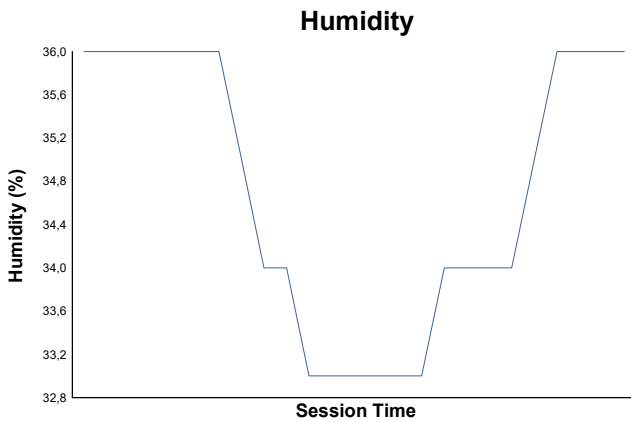

## Race 1 Weather Report

Track Status: **DRY**