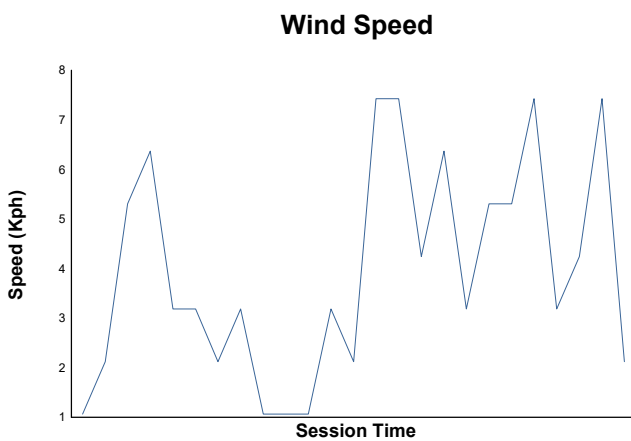

## Race 1 Weather Report

Track Status: **DRY**