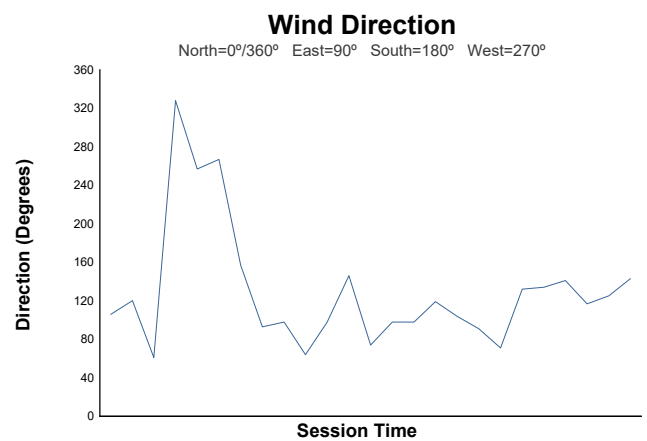

## Race 1 Weather Report

Track Status: **DRY**