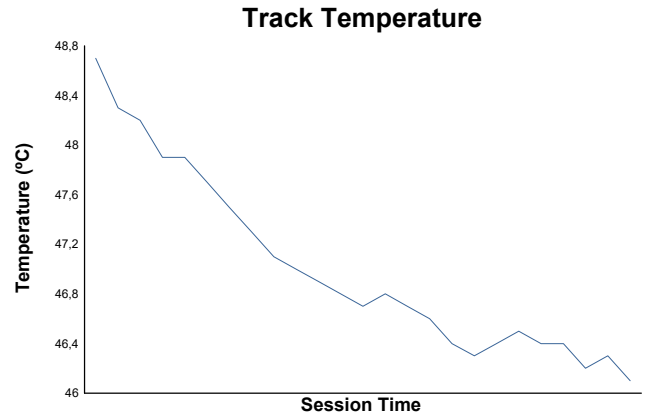

## Race 1 Weather Report

Track Status: **DRY**