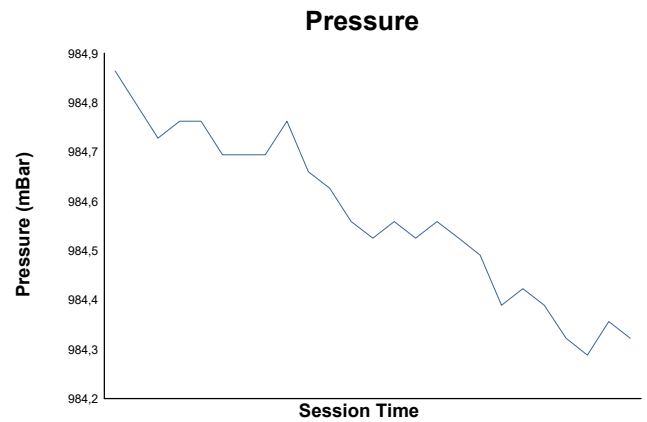

## Race 1 Weather Report

Track Status: **DRY**