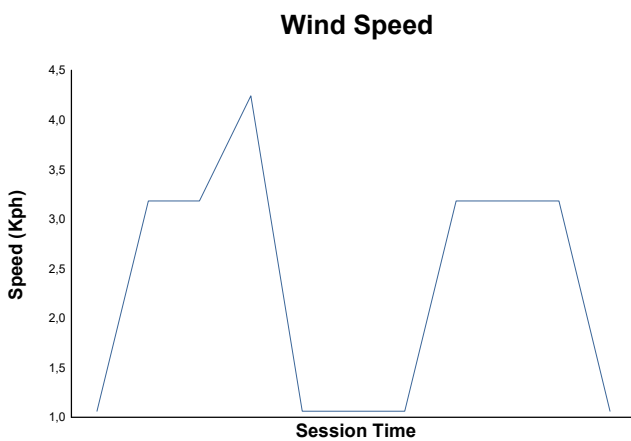

Qualifying 1 Weather Report

Track Status: **DRY**