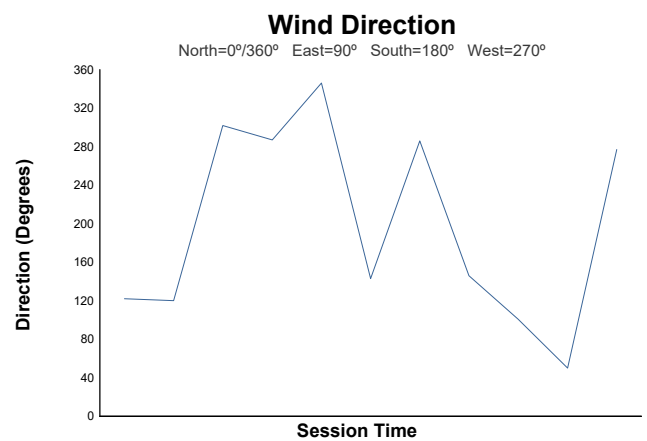

Qualifying 1 Weather Report

Track Status: **DRY**