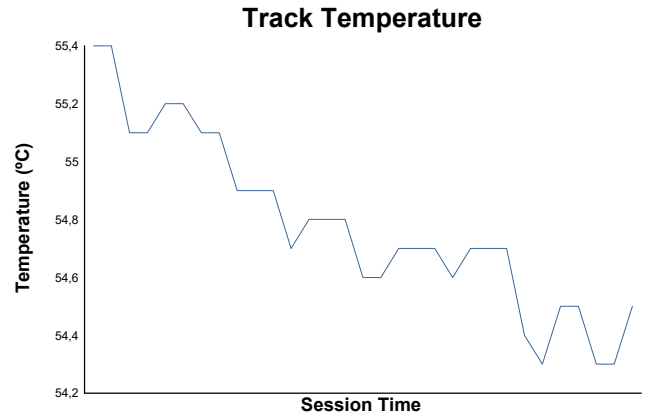

Race 2 Weather Report

Track Status: **DRY**