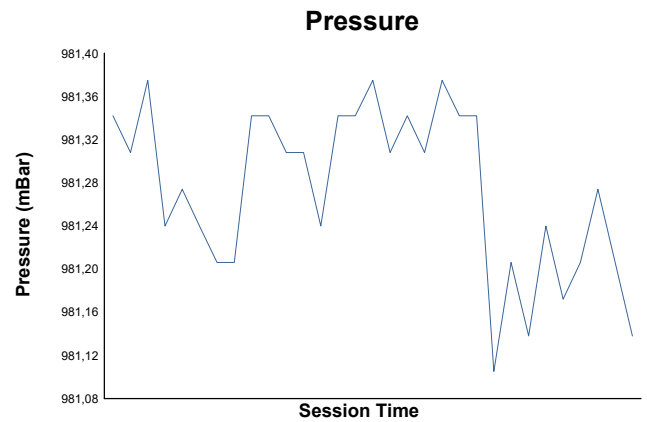

Race 2 Weather Report

Track Status: **DRY**