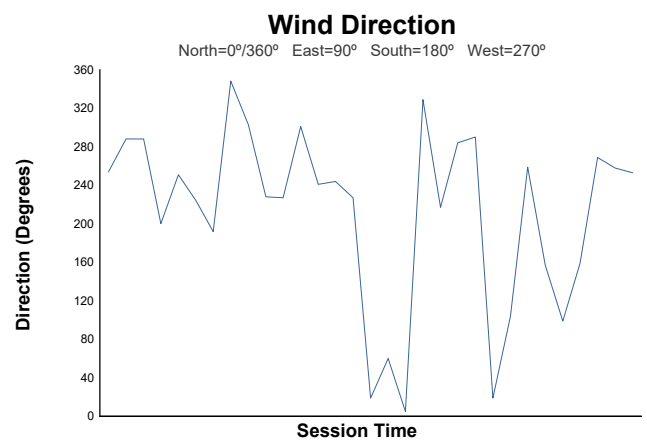

Race 2 Weather Report

Track Status: **DRY**