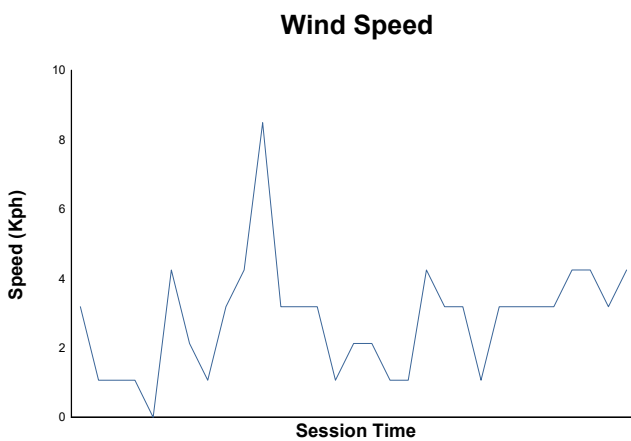

Race 2 Weather Report

Track Status: **DRY**