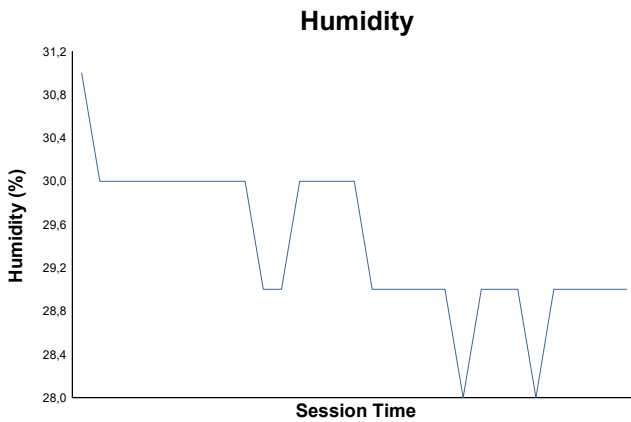

Race 2 Weather Report

Track Status: **DRY**