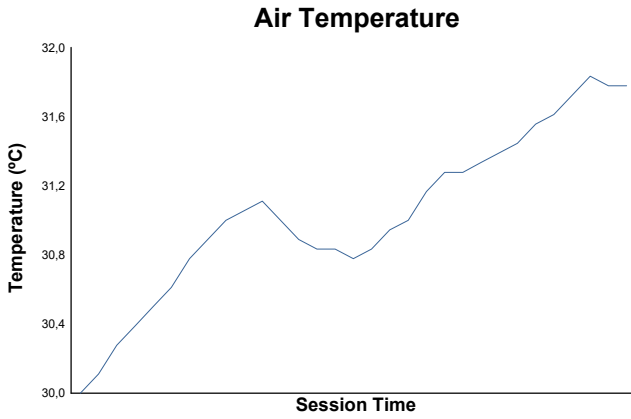

Race 2 Weather Report

Track Status: **DRY**