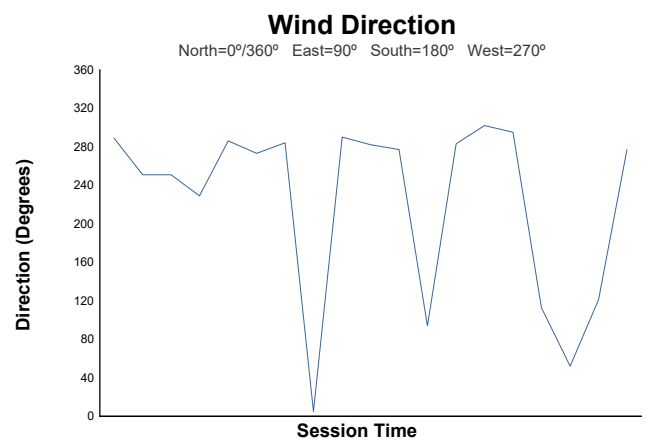

Qualifying 2 Weather Report

Track Status: **DRY**