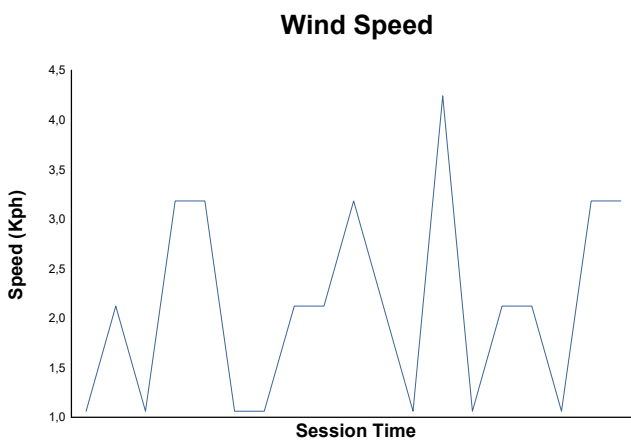

Qualifying 2 Weather Report

Track Status: **DRY**