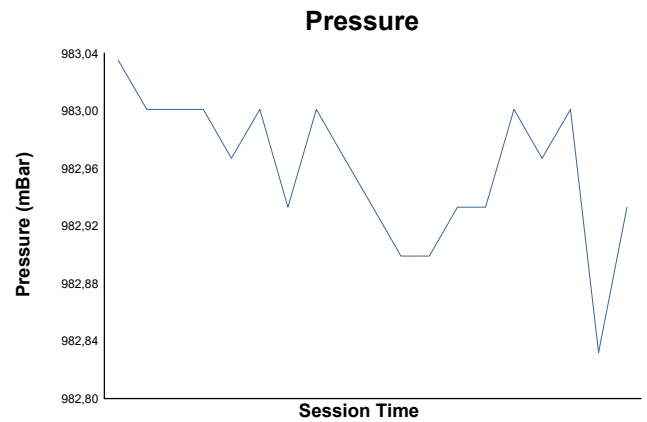

Qualifying 2 Weather Report

Track Status: **DRY**