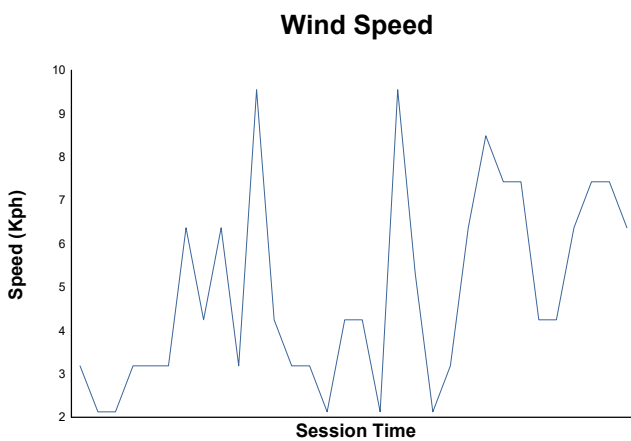

Race 1 Weather Report

Track Status: **DRY**