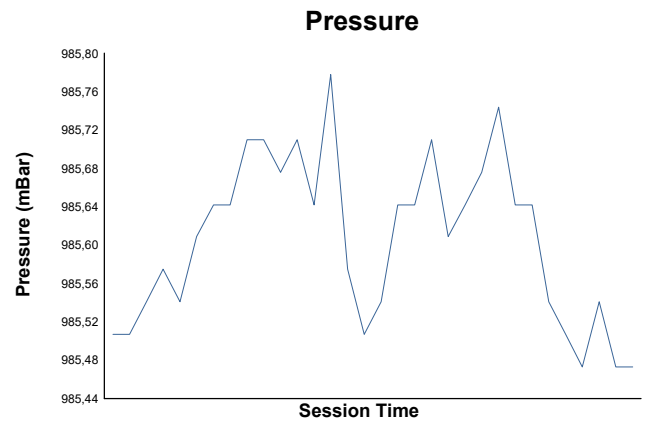

Race 1 Weather Report

Track Status: **DRY**