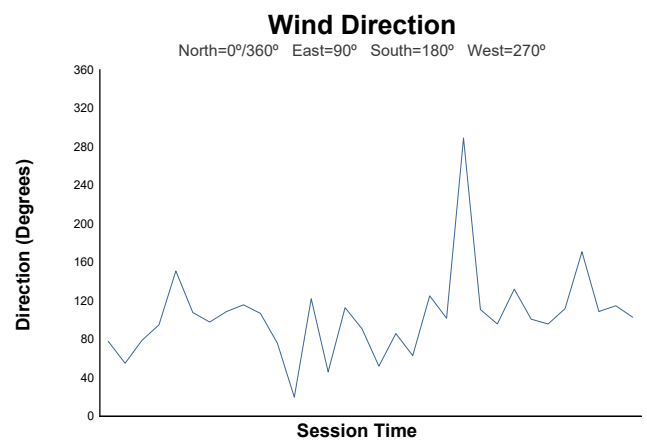

Race 1 Weather Report

Track Status: **DRY**