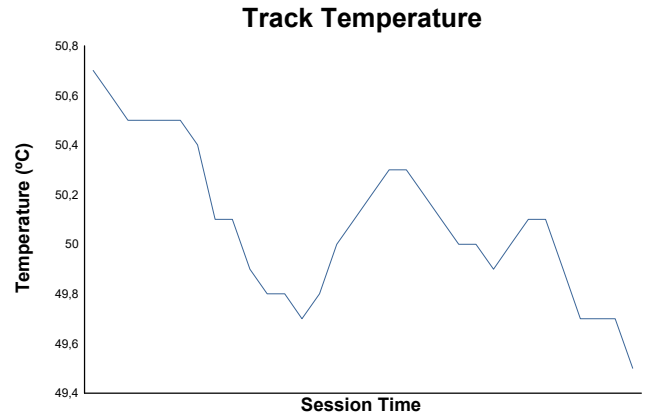

Race 1 Weather Report

Track Status: **DRY**