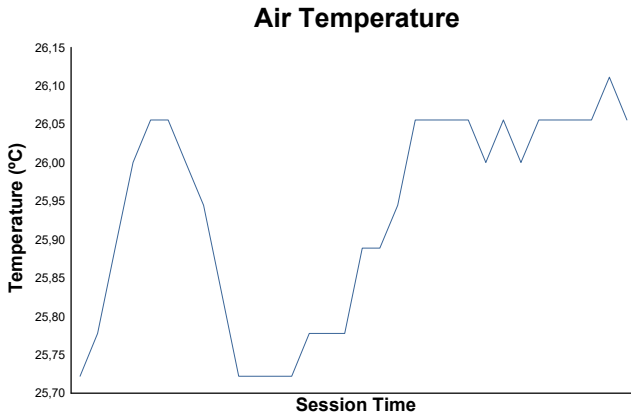

Race 1 Weather Report

Track Status: **DRY**