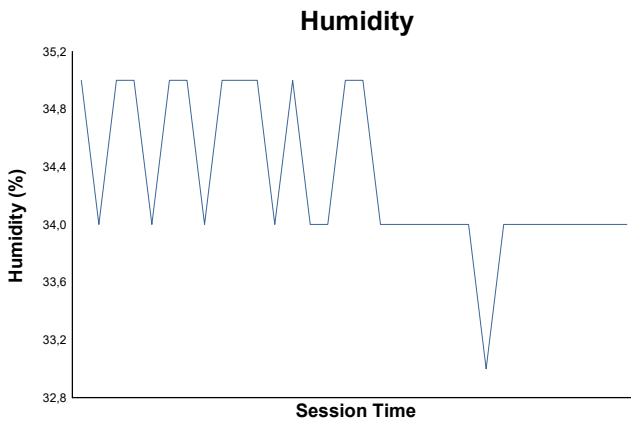

Race 1 Weather Report

Track Status: **DRY**