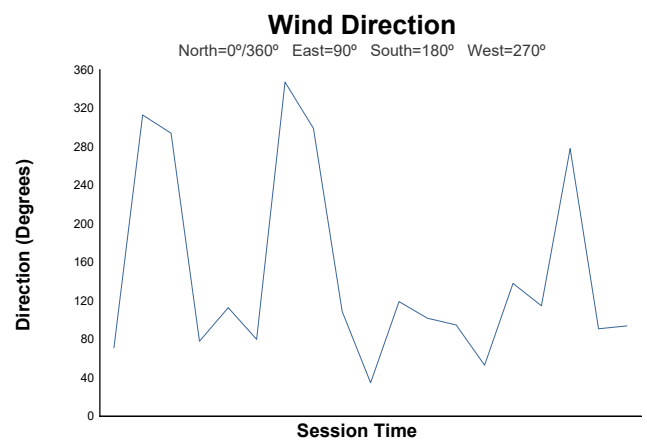

Qualifying 1 Weather Report

Track Status: **DRY**