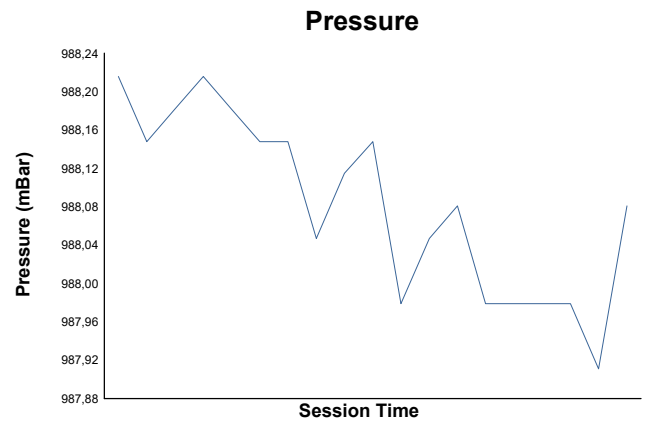

Qualifying 1 Weather Report

Track Status: **DRY**