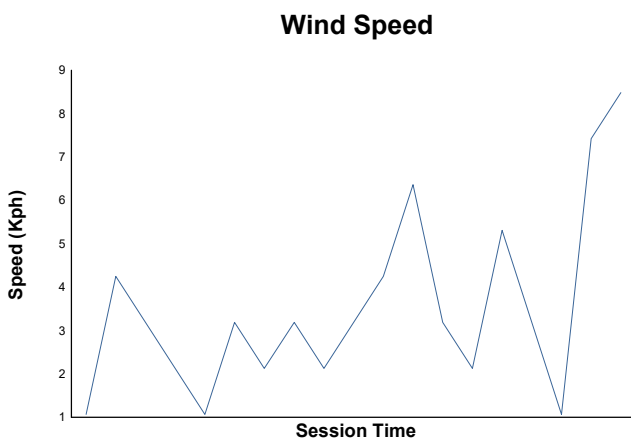

Qualifying 1 Weather Report

Track Status: **DRY**