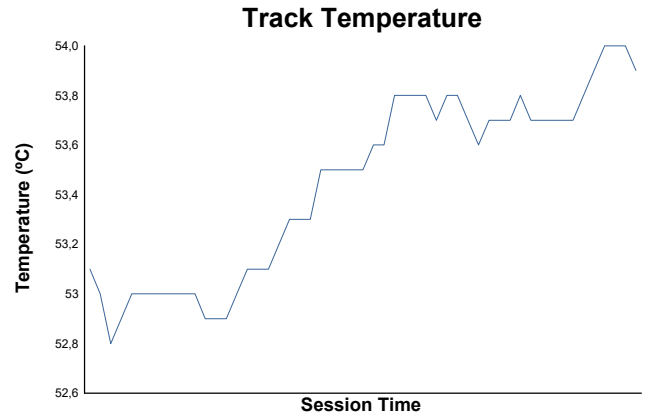

## Race 2 Weather Report

Track Status: **DRY**