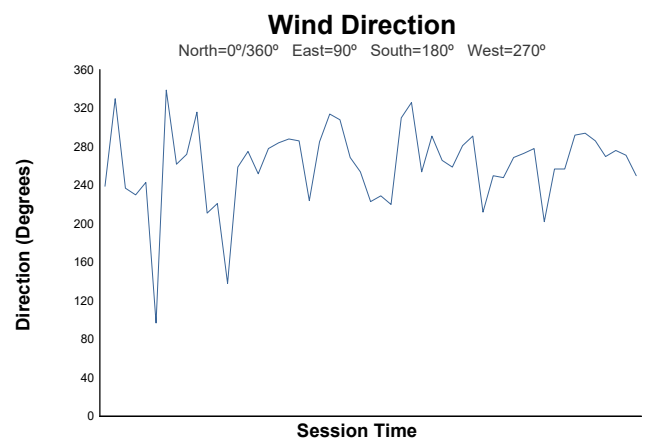

## Race 2 Weather Report

Track Status: **DRY**