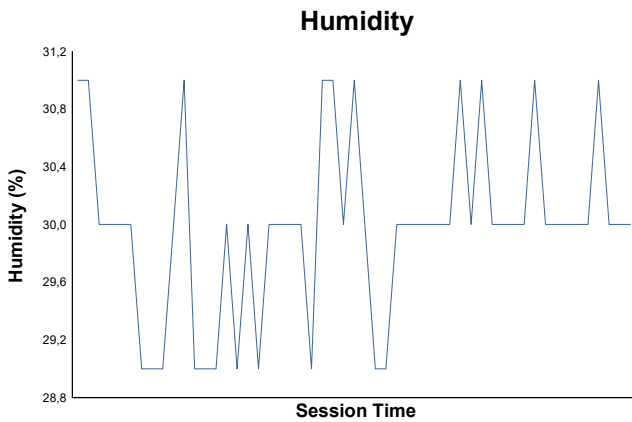

## Race 2 Weather Report

Track Status: **DRY**