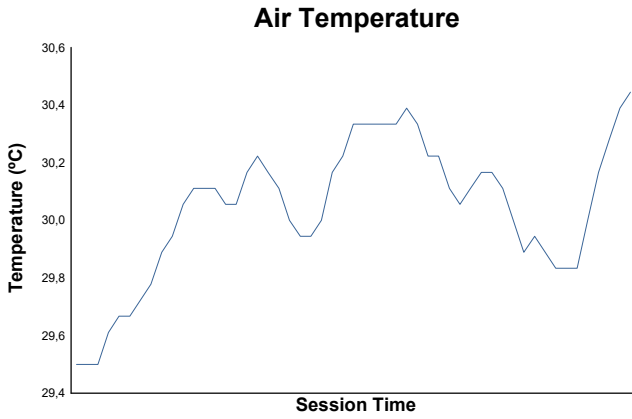

## Race 2 Weather Report

Track Status: **DRY**