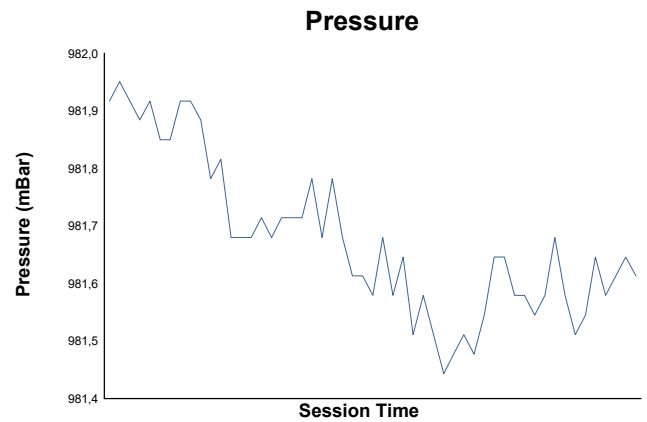

## Race 2 Weather Report

Track Status: **DRY**