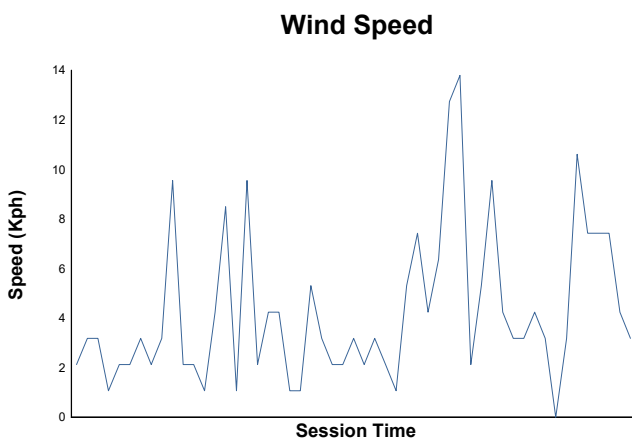

## Race 2 Weather Report

Track Status: **DRY**