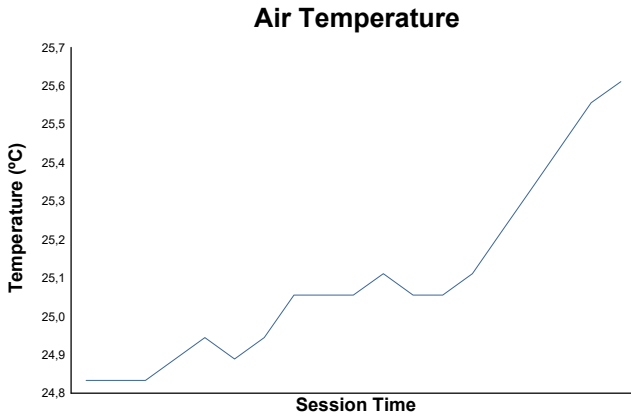

Qualifying 2-Group A Weather Report

Track Status: **DRY**