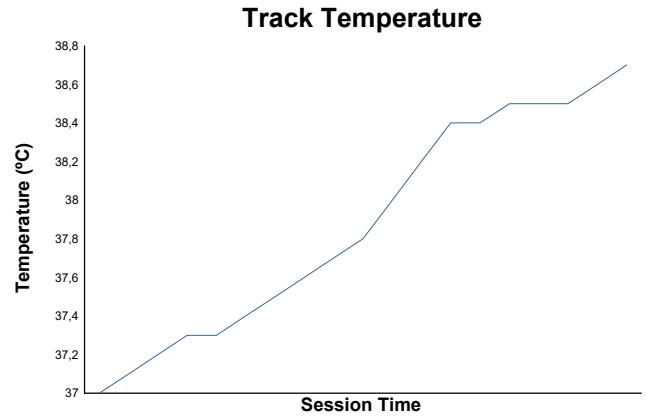

Qualifying 2-Group A Weather Report

Track Status: **DRY**