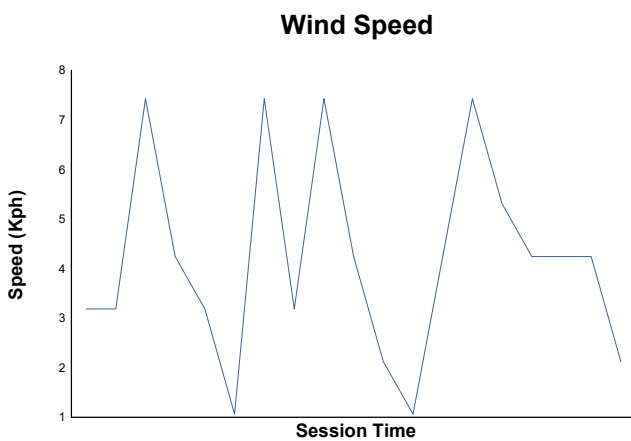

Qualifying 2-Group A Weather Report

Track Status: **DRY**