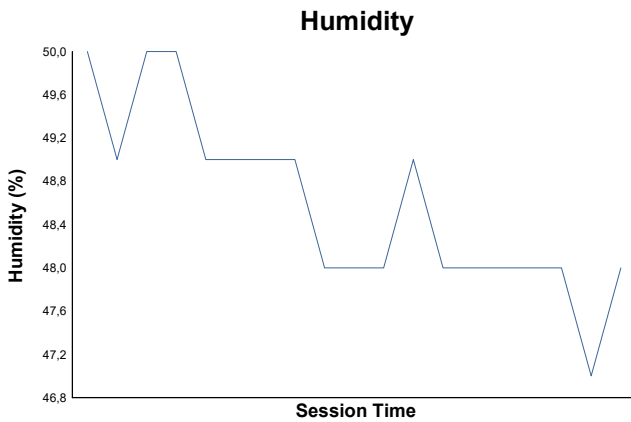

Qualifying 2-Group A Weather Report

Track Status: **DRY**