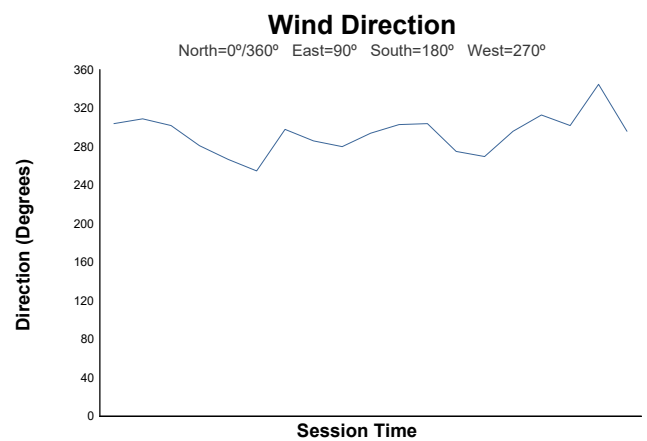

Qualifying 2-Group A Weather Report

Track Status: **DRY**