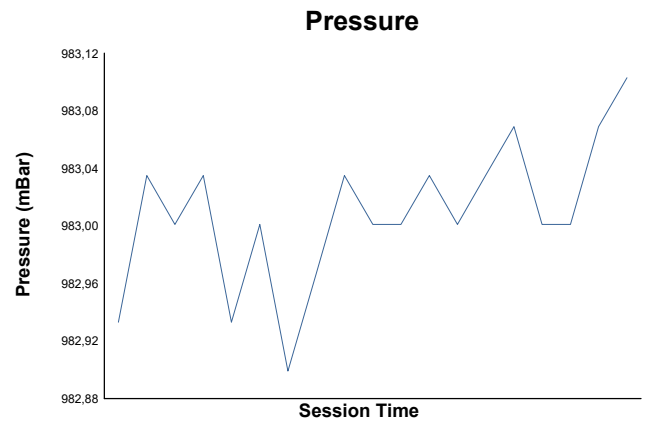

Qualifying 2-Group A Weather Report

Track Status: **DRY**