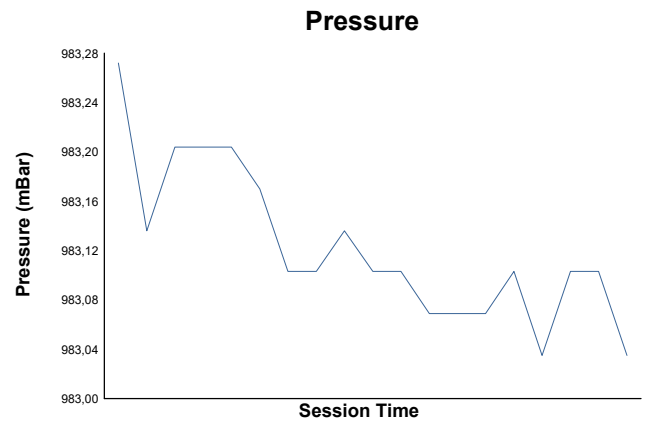

Qualifying 2-Group B Weather Report

Track Status: **DRY**