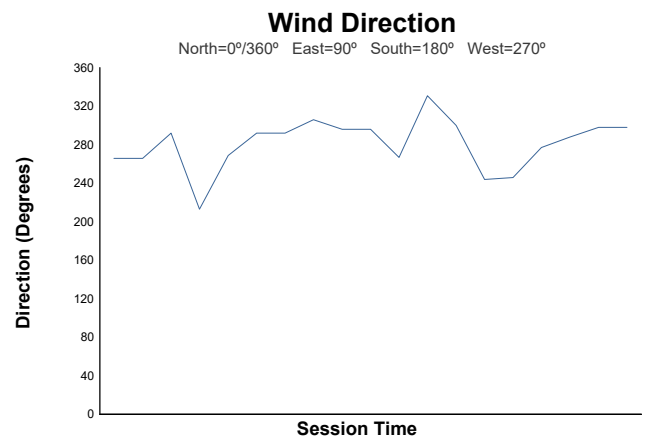

Qualifying 2-Group B Weather Report

Track Status: **DRY**