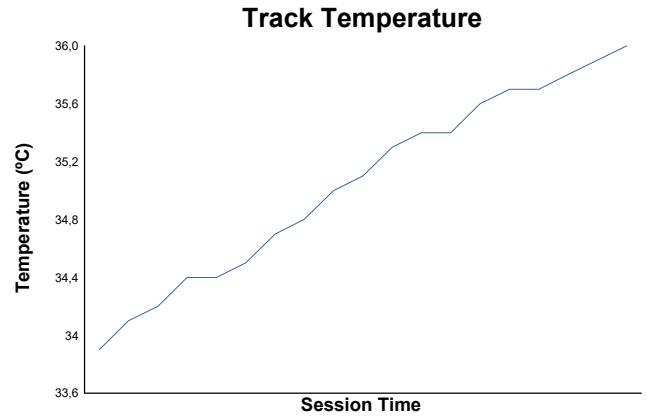

Qualifying 2-Group B Weather Report

Track Status: **DRY**