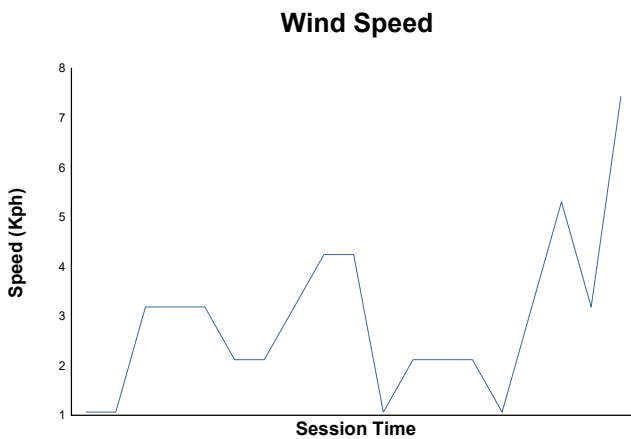

Qualifying 2-Group B Weather Report

Track Status: **DRY**