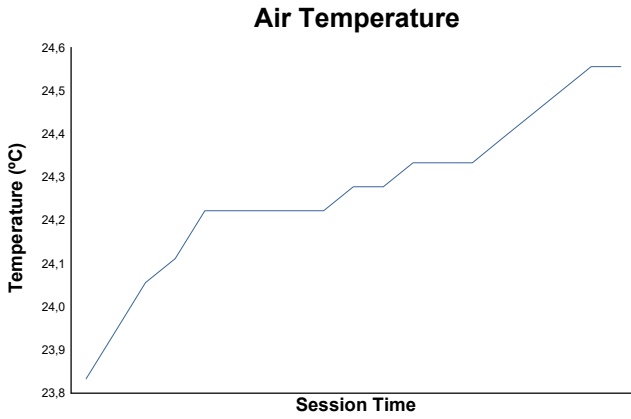

Qualifying 2-Group B Weather Report

Track Status: **DRY**