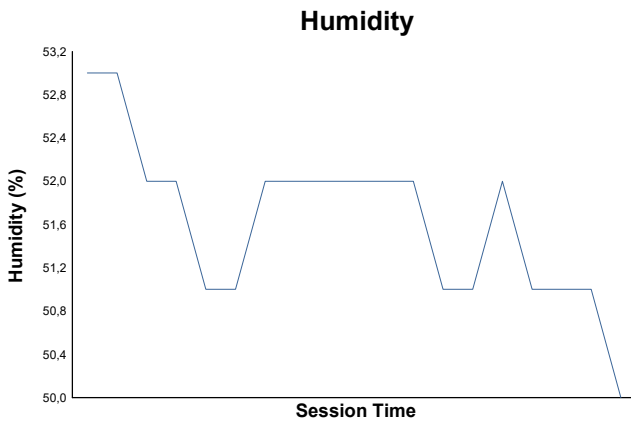

Qualifying 2-Group B Weather Report

Track Status: **DRY**