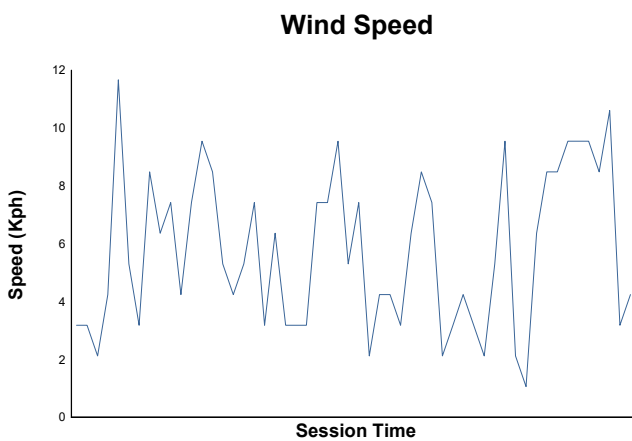

Race 1 Weather Report

Track Status: **DRY**