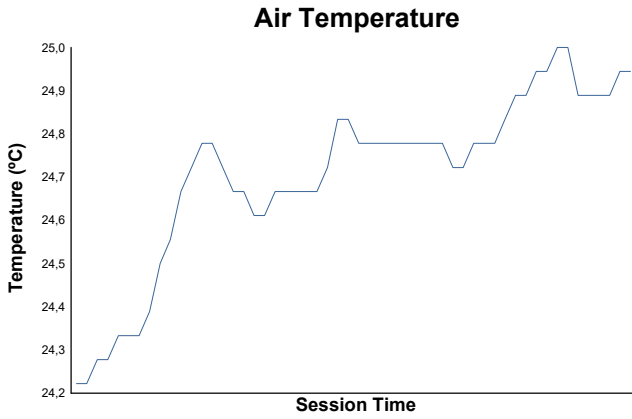

Race 1 Weather Report

Track Status: **DRY**