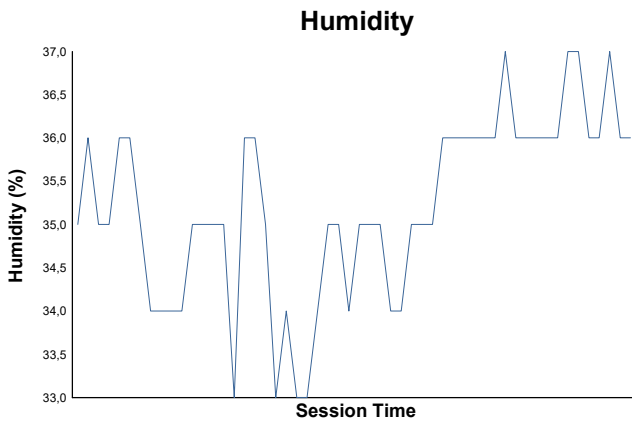

Race 1 Weather Report

Track Status: **DRY**