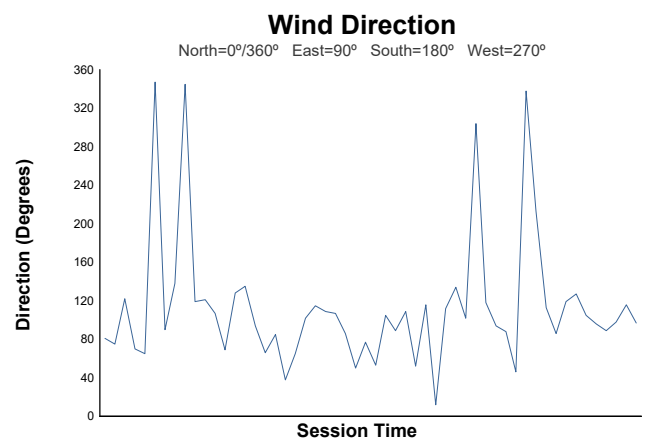

Race 1 Weather Report

Track Status: **DRY**