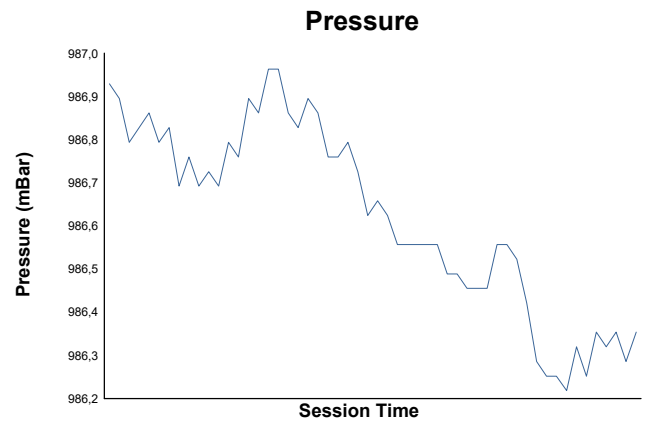

Race 1 Weather Report

Track Status: **DRY**