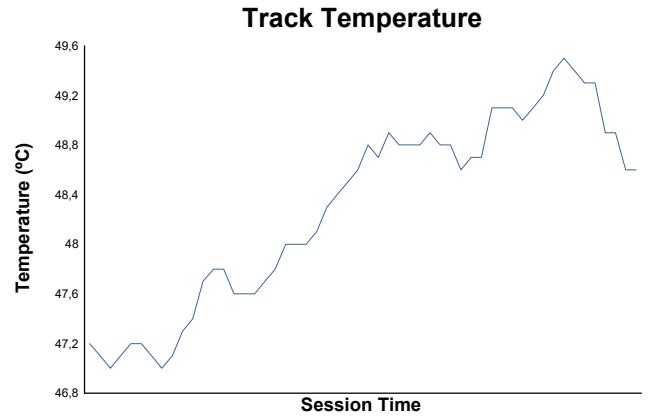

Race 1 Weather Report

Track Status: **DRY**