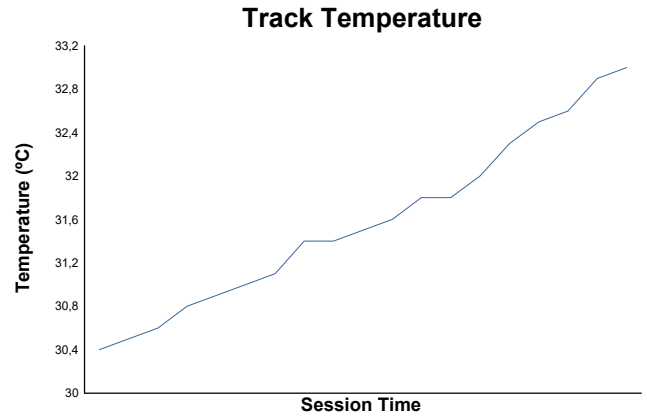

Qualifying 1-Group B Weather Report

Track Status: **DRY**