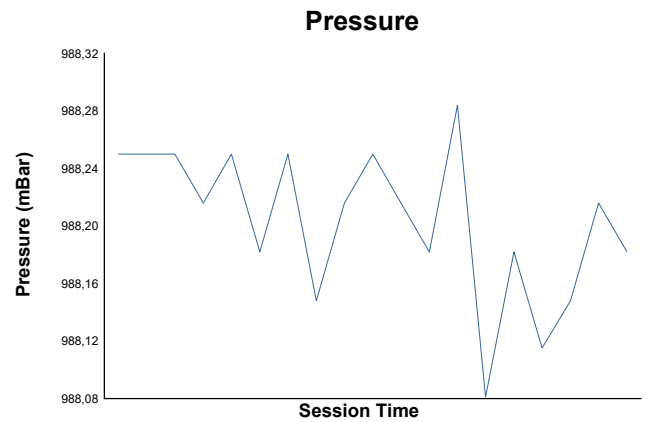

Qualifying 1-Group B Weather Report

Track Status: **DRY**