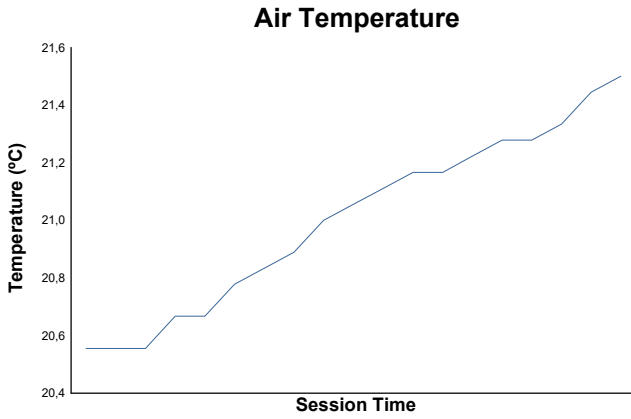

Qualifying 1-Group B Weather Report

Track Status: **DRY**