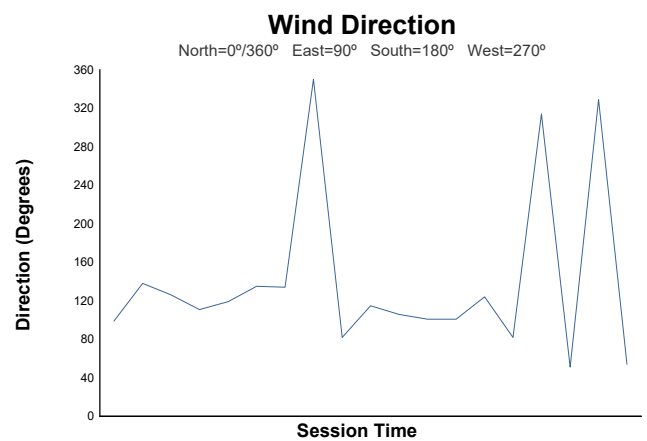

Qualifying 1-Group B Weather Report

Track Status: **DRY**