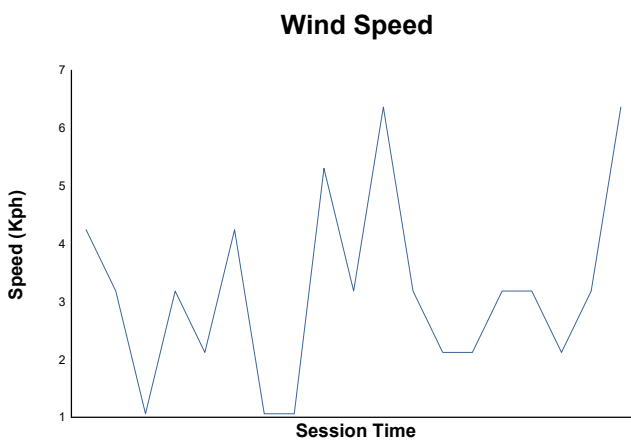

Qualifying 1-Group B Weather Report

Track Status: **DRY**