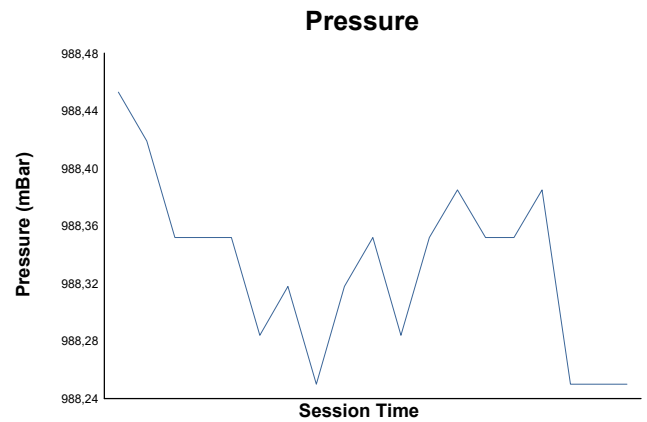

Qualifying 1-Group A Weather Report

Track Status: **DRY**