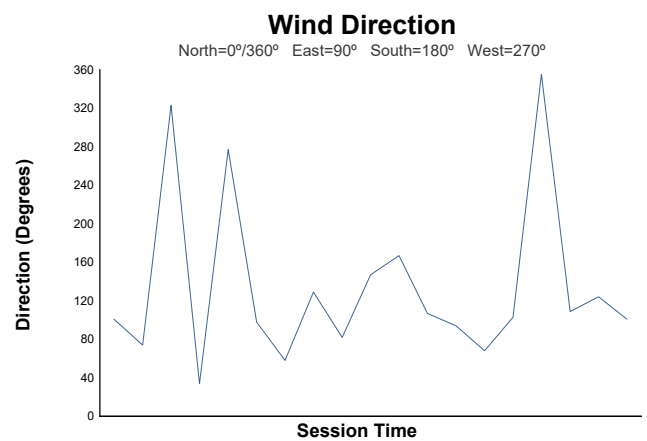

Qualifying 1-Group A Weather Report

Track Status: **DRY**