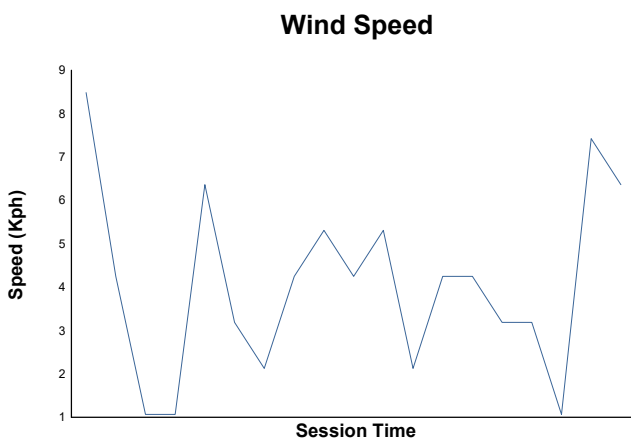

Qualifying 1-Group A Weather Report

Track Status: **DRY**