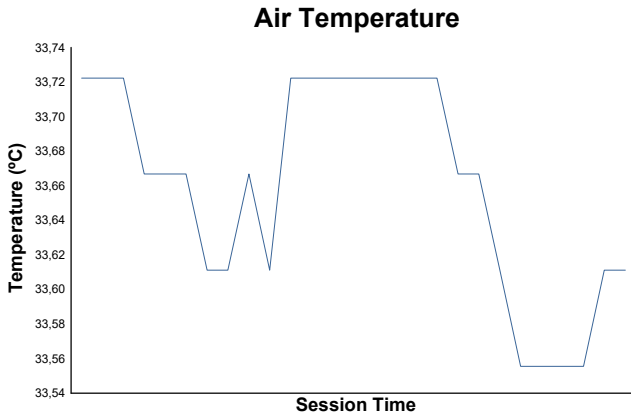

Race 2

Weather Report

Track Status: **DRY**