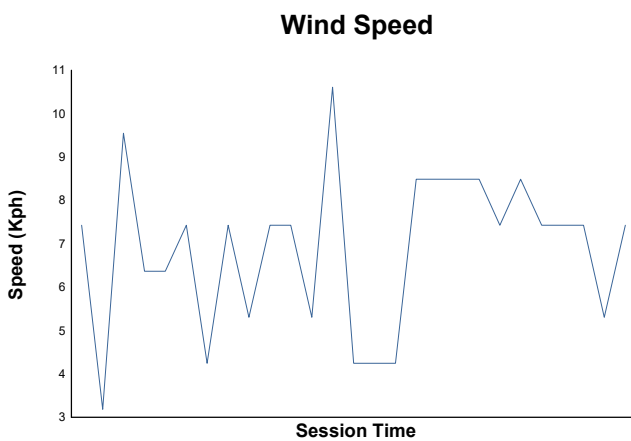

Race 2

Weather Report

Track Status: **DRY**