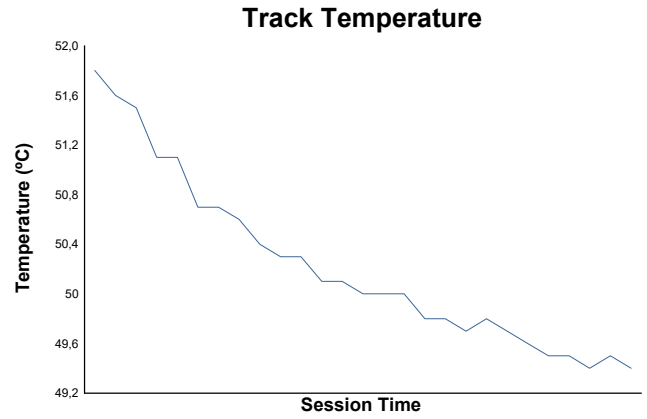

Race 2

Weather Report

Track Status: **DRY**