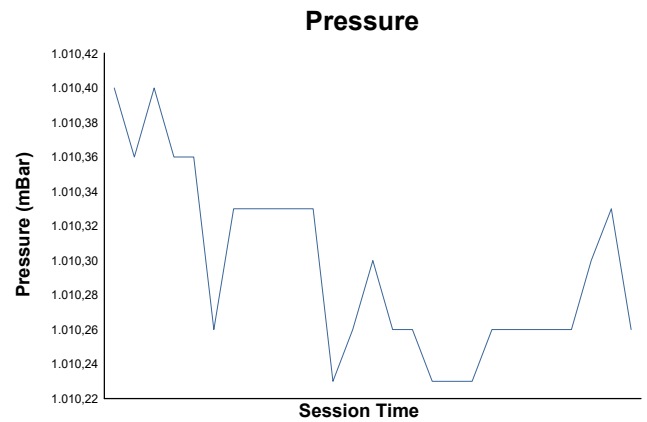

Race 2

Weather Report

Track Status: **DRY**