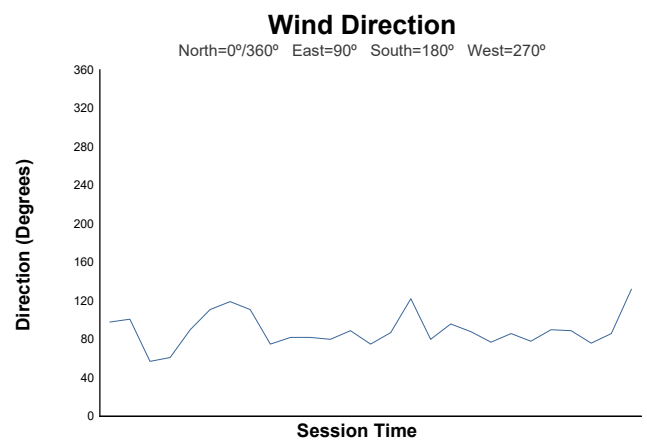

Race 2

Weather Report

Track Status: **DRY**