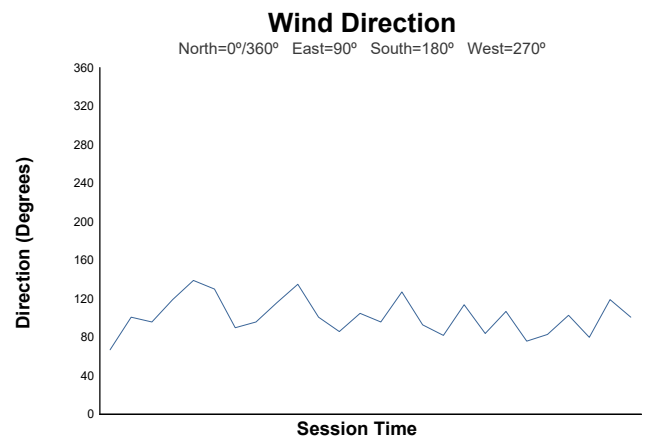

## Race 1 Weather Report

Track Status: **DRY**