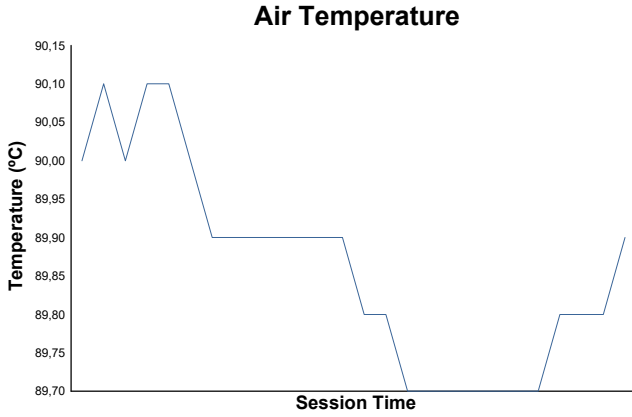

## Race 1 Weather Report

Track Status: **DRY**