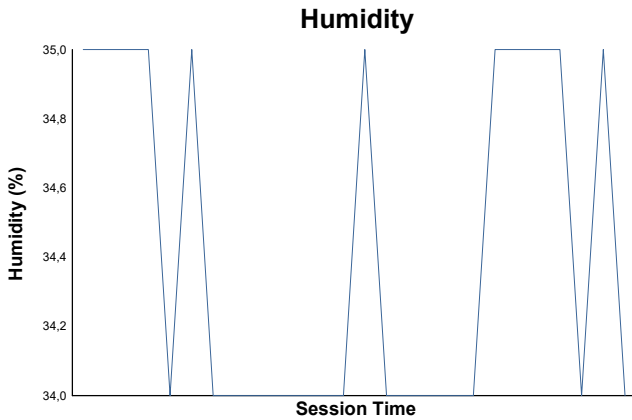

## Race 1 Weather Report

Track Status: **DRY**