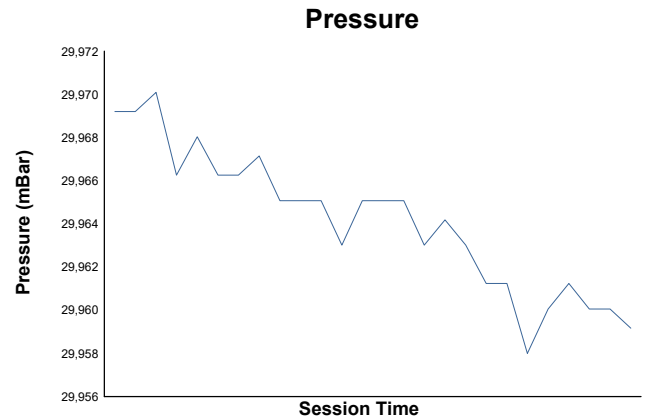

## Race 1 Weather Report

Track Status: **DRY**