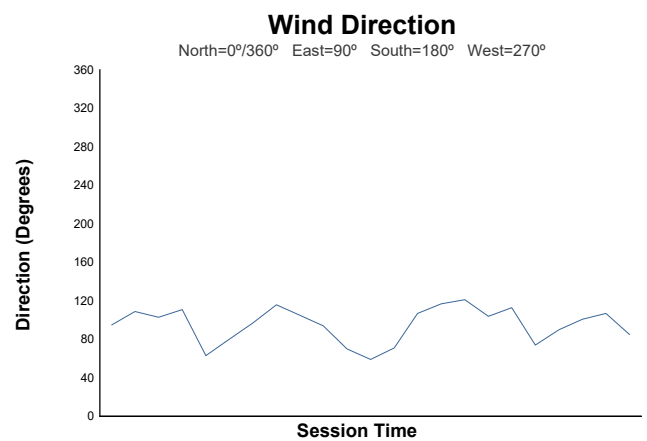

Qualifying 1

Weather Report

Track Status: **DRY**