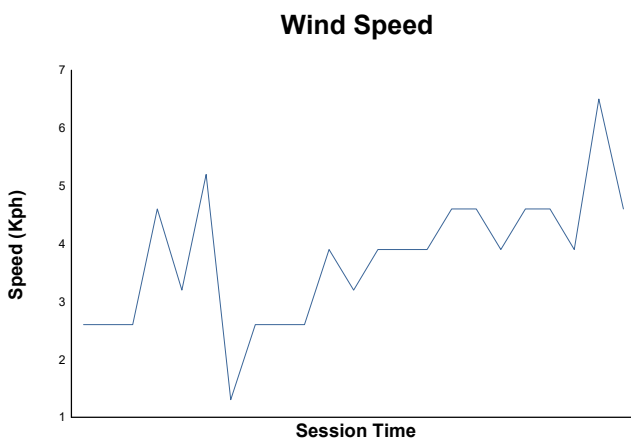

Qualifying 1

Weather Report

Track Status: **DRY**