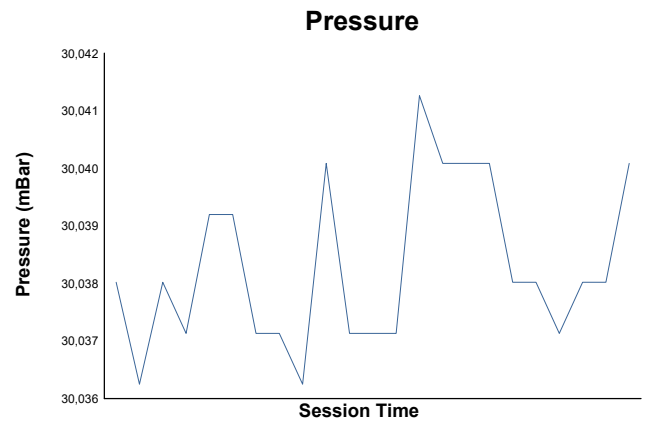

Qualifying 1

Weather Report

Track Status: **DRY**