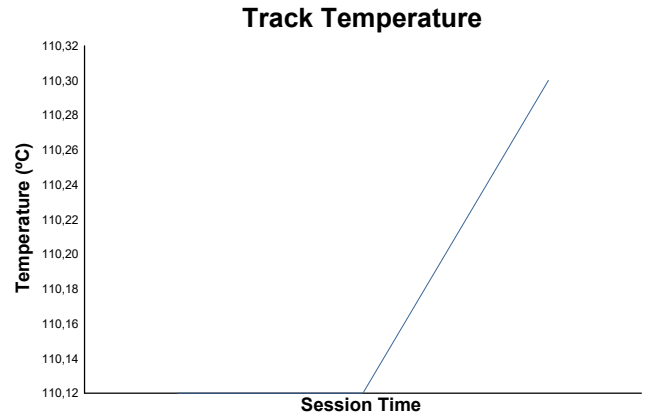

Free Practice Weather Report

Track Status: **DRY**