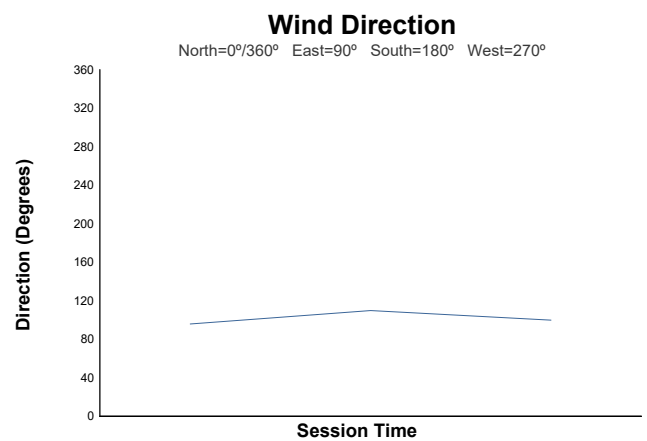

Free Practice Weather Report

Track Status: **DRY**