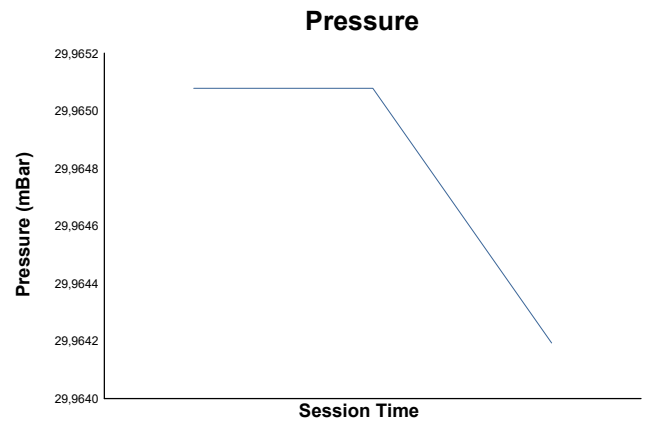

Free Practice Weather Report

Track Status: **DRY**