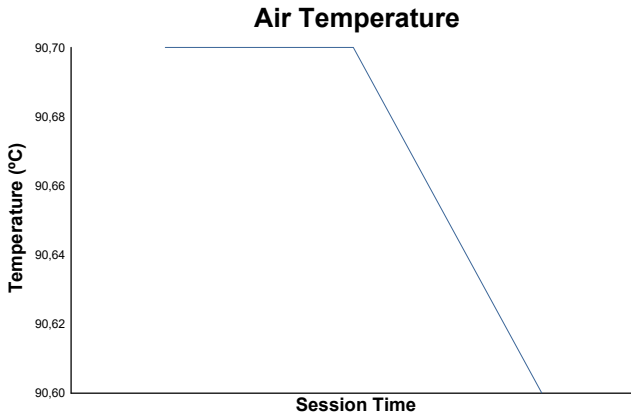

Free Practice Weather Report

Track Status: **DRY**