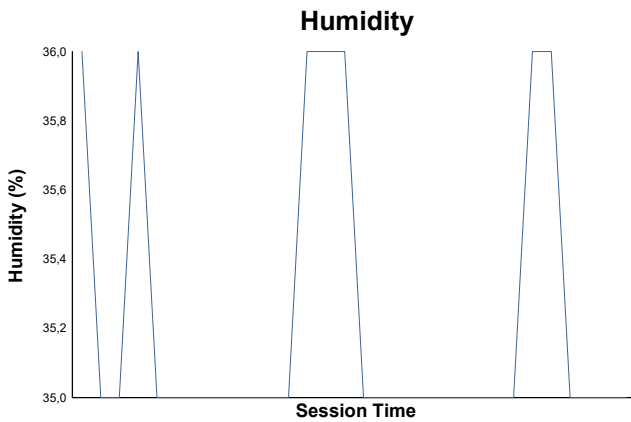

Race 2 Weather Report

Track Status: **DRY**