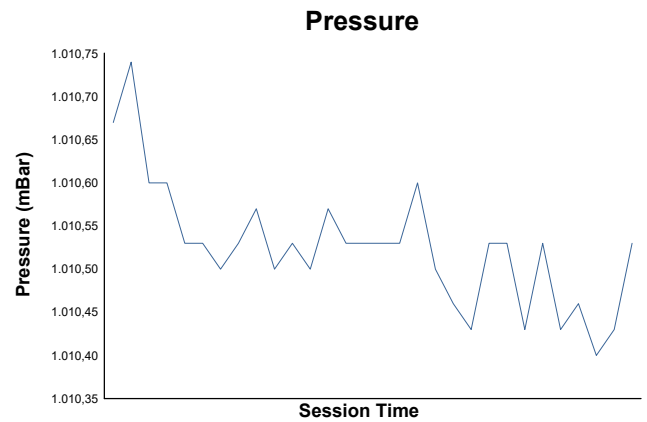

Race 2 Weather Report

Track Status: **DRY**