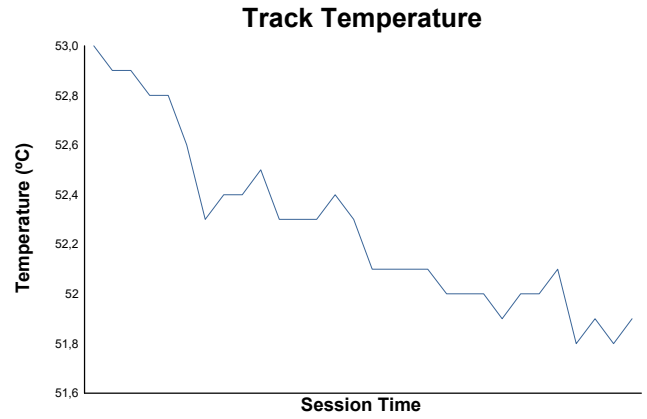

Race 2 Weather Report

Track Status: **DRY**