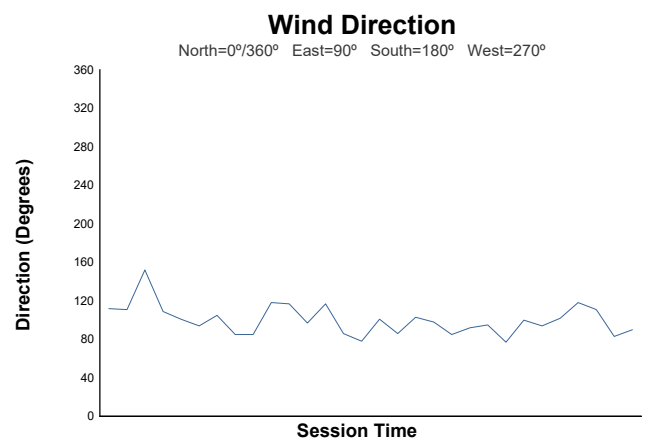

Race 2 Weather Report

Track Status: **DRY**