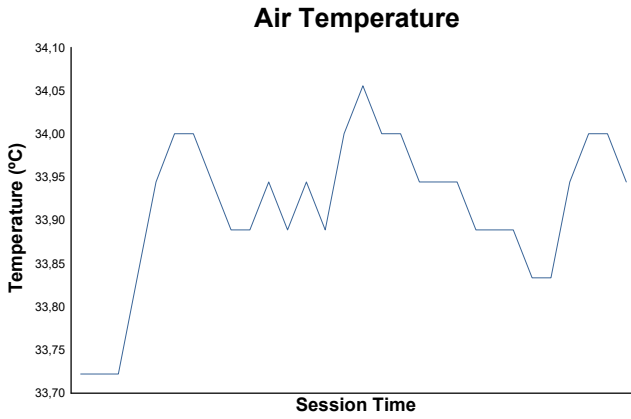

Race 2 Weather Report

Track Status: **DRY**