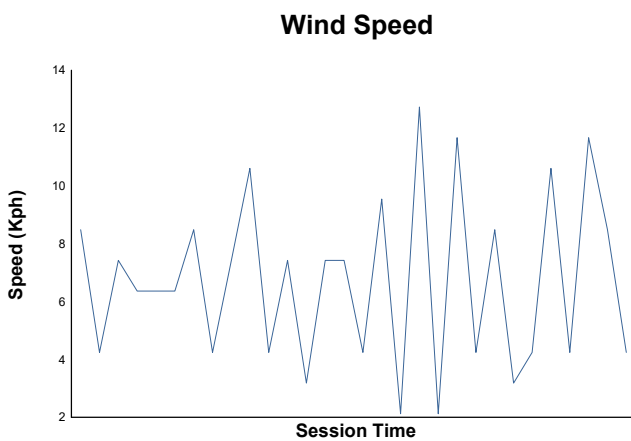

Race 2 Weather Report

Track Status: **DRY**