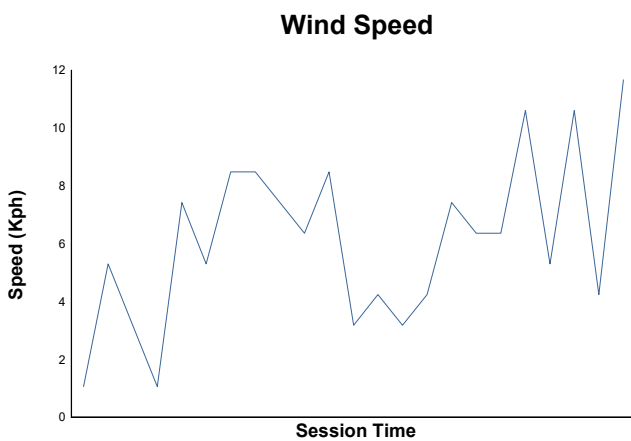

Qualifying 2 Weather Report

Track Status: **DRY**