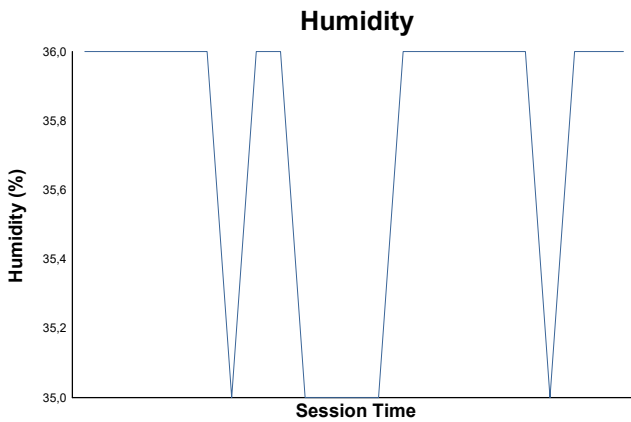

Qualifying 2 Weather Report

Track Status: **DRY**