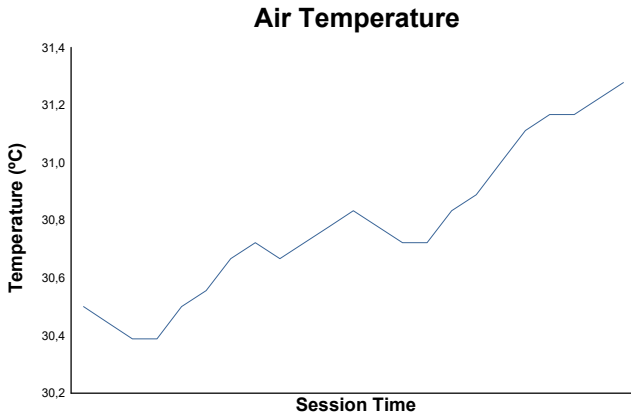

Qualifying 2 Weather Report

Track Status: **DRY**