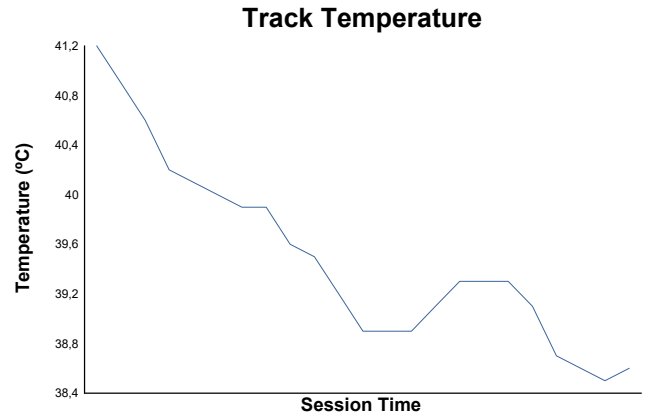

Qualifying 2 Weather Report

Track Status: **DRY**