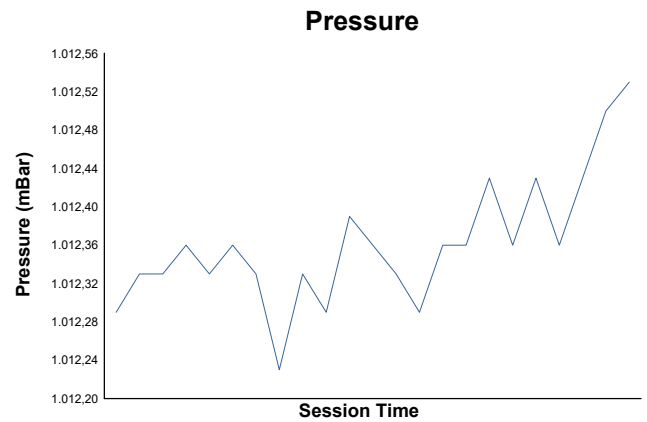

Qualifying 2 Weather Report

Track Status: **DRY**