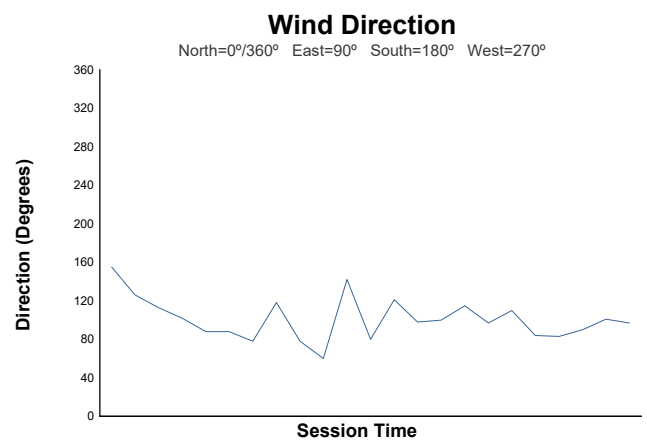

Qualifying 2 Weather Report

Track Status: **DRY**