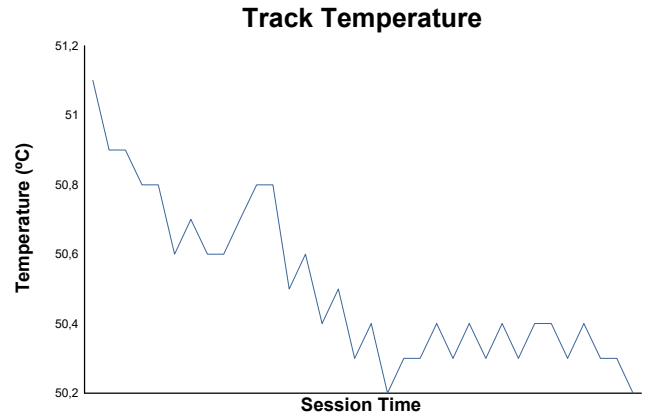

Race 1 Weather Report

Track Status: **DRY**