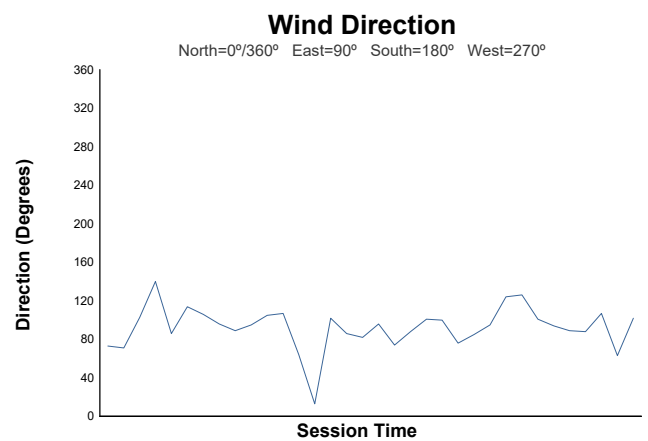

Race 1 Weather Report

Track Status: **DRY**