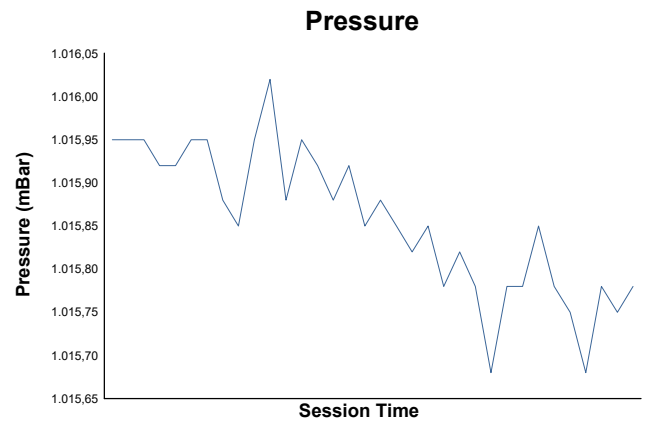

Race 1 Weather Report

Track Status: **DRY**