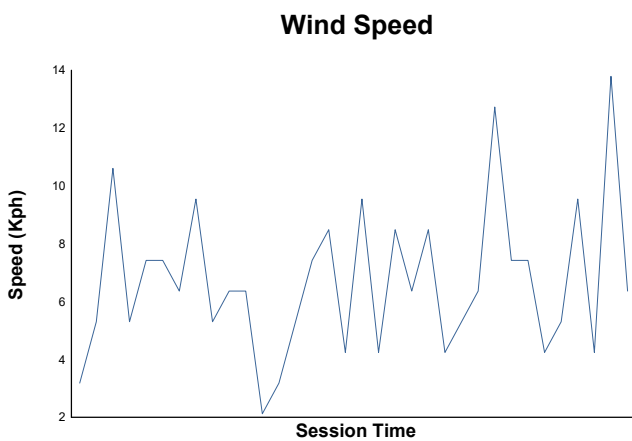

Race 1 Weather Report

Track Status: **DRY**