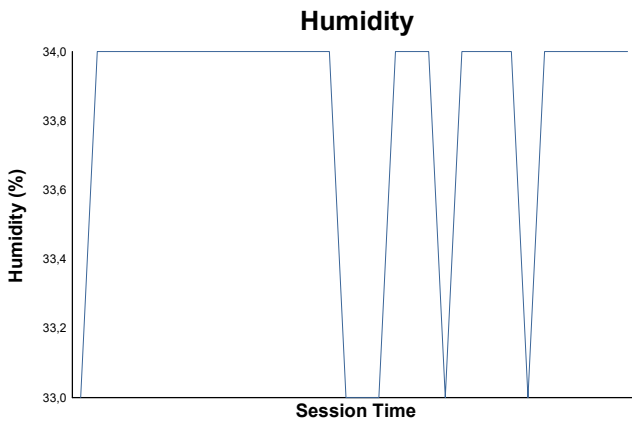

Race 1 Weather Report

Track Status: **DRY**