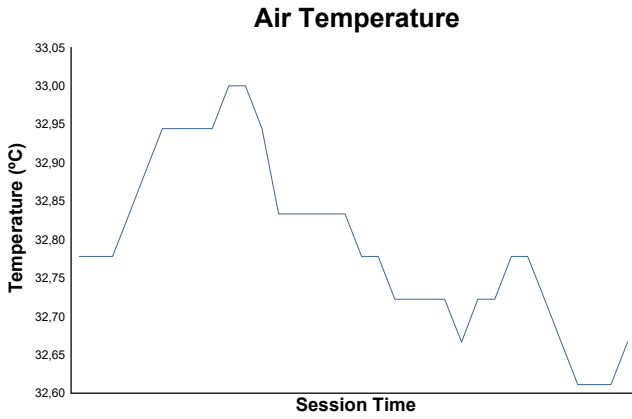

Race 1 Weather Report

Track Status: **DRY**