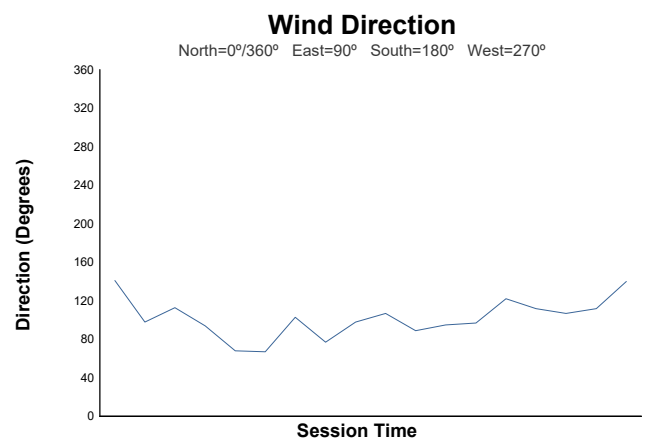

Qualifying 1 Weather Report

Track Status: **DRY**