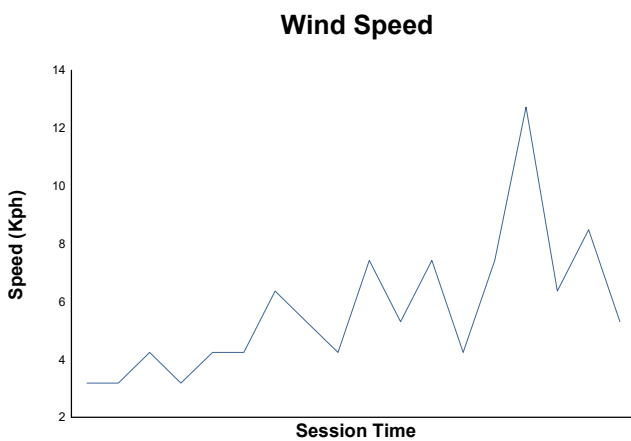

Qualifying 1 Weather Report

Track Status: **DRY**