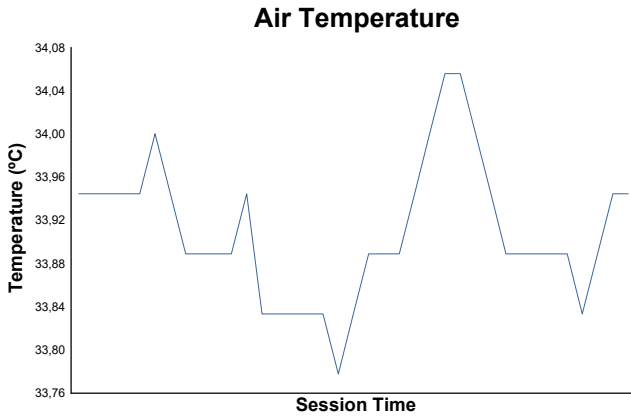

Free Practice 2 Weather Report

Track Status: **DRY**