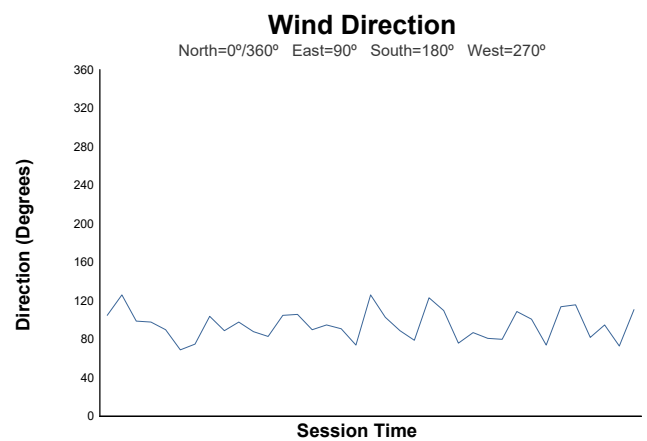

Free Practice 2 Weather Report

Track Status: **DRY**