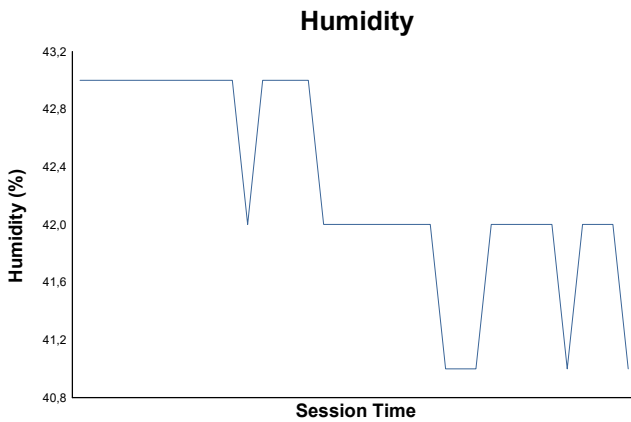

Free Practice 2 Weather Report

Track Status: **DRY**