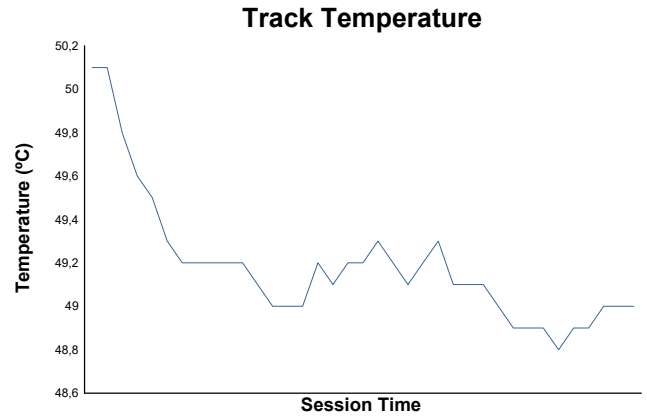

Free Practice 2 Weather Report

Track Status: **DRY**