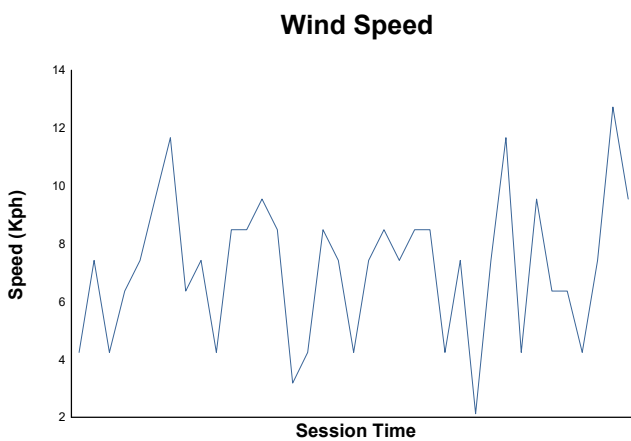

Free Practice 2 Weather Report

Track Status: **DRY**