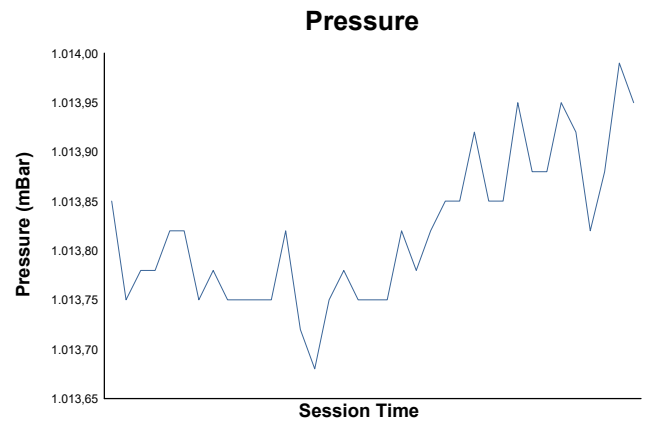

Free Practice 2 Weather Report

Track Status: **DRY**