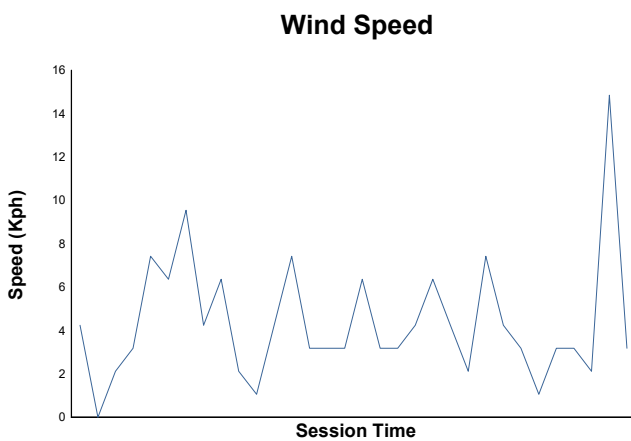

Free Practice 1 Weather Report

Track Status: **DRY**