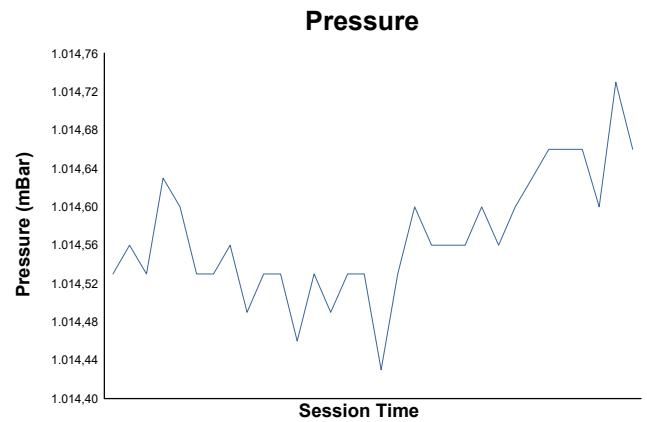

Free Practice 1 Weather Report

Track Status: **DRY**