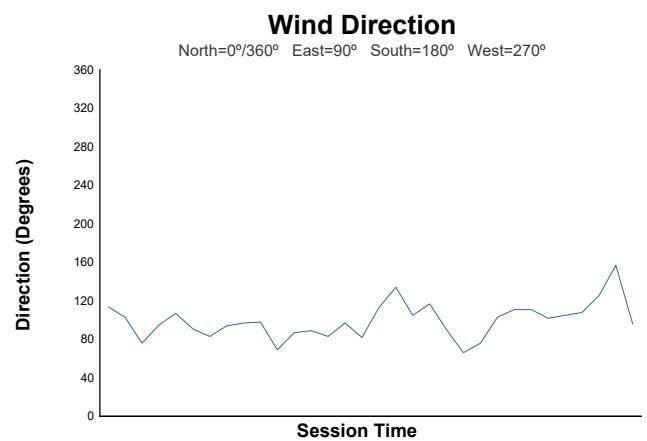

Free Practice 1 Weather Report

Track Status: **DRY**