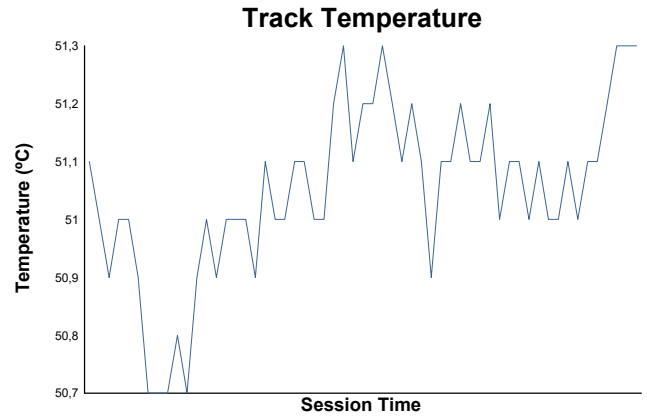

Race 2 Weather Report

Track Status: **DRY**