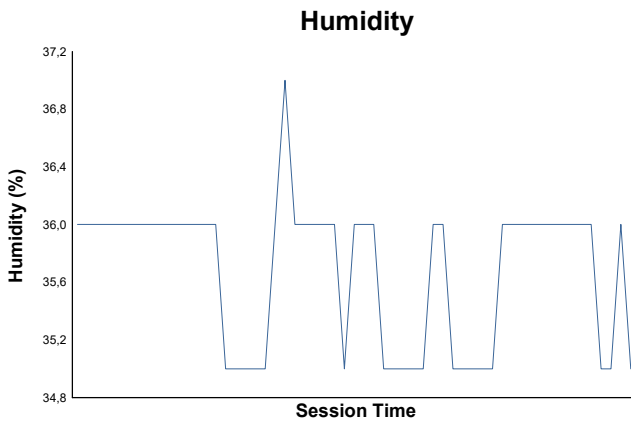

Race 2 Weather Report

Track Status: **DRY**