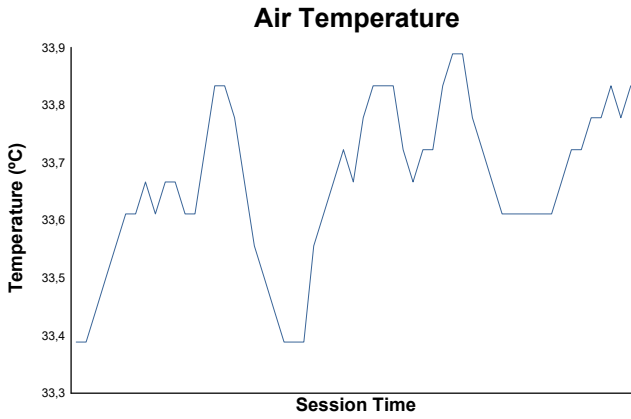

Race 2 Weather Report

Track Status: **DRY**