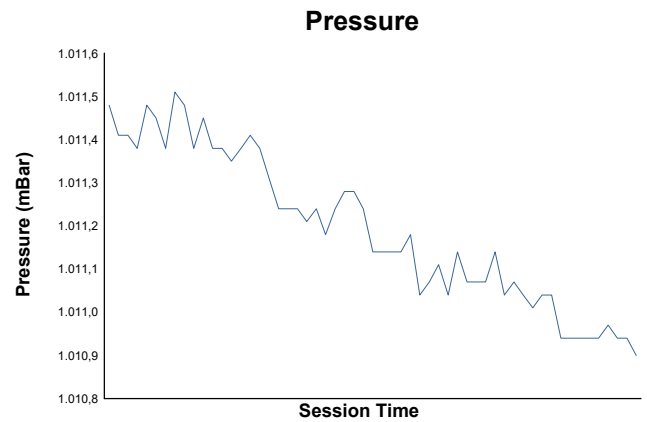

Race 2 Weather Report

Track Status: **DRY**