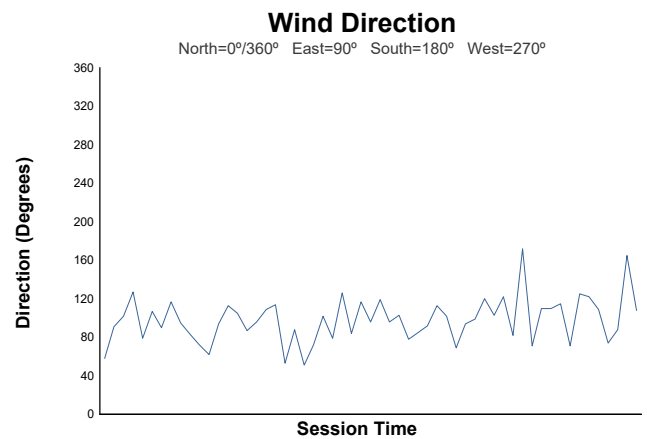

Race 2 Weather Report

Track Status: **DRY**