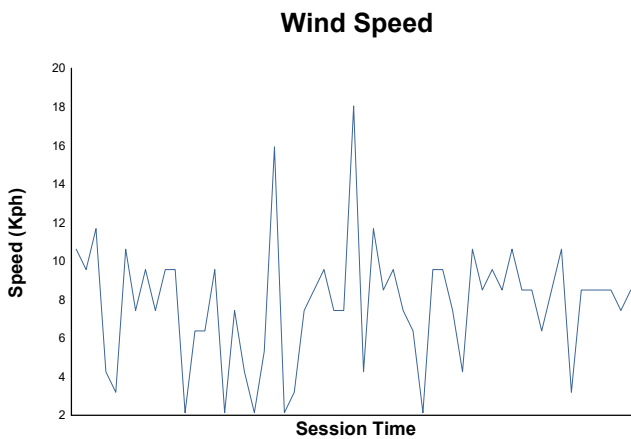

Race 2 Weather Report

Track Status: **DRY**