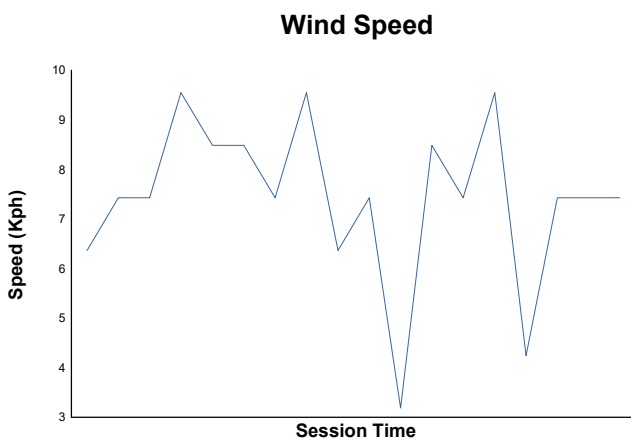

Qualifying 2 Weather Report

Track Status: **DRY**