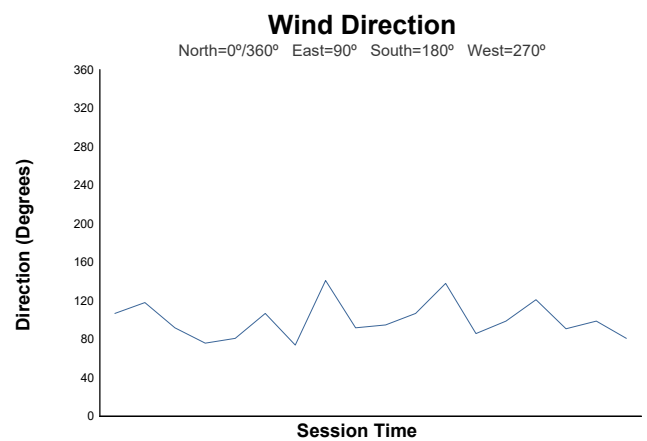

Qualifying 2 Weather Report

Track Status: **DRY**