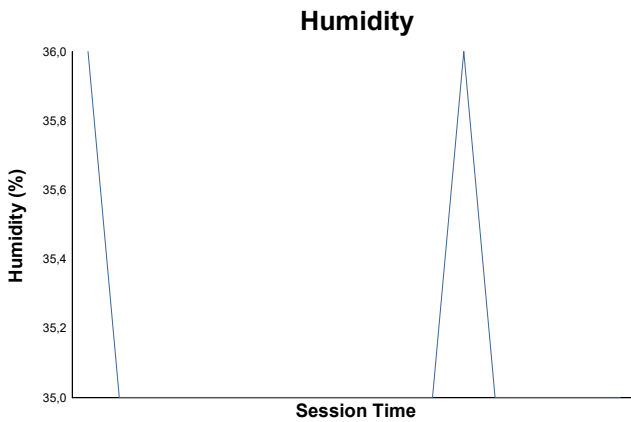

Qualifying 2 Weather Report

Track Status: **DRY**