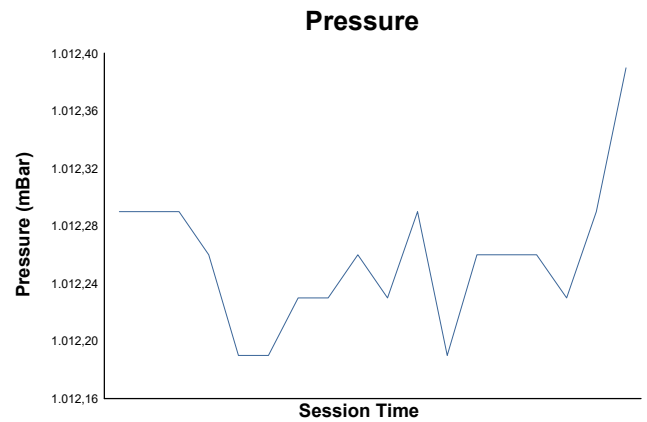

Qualifying 2 Weather Report

Track Status: **DRY**