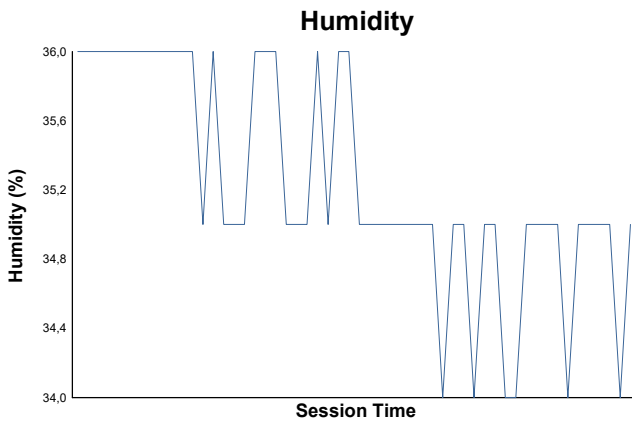

Race 1 Weather Report

Track Status: **DRY**