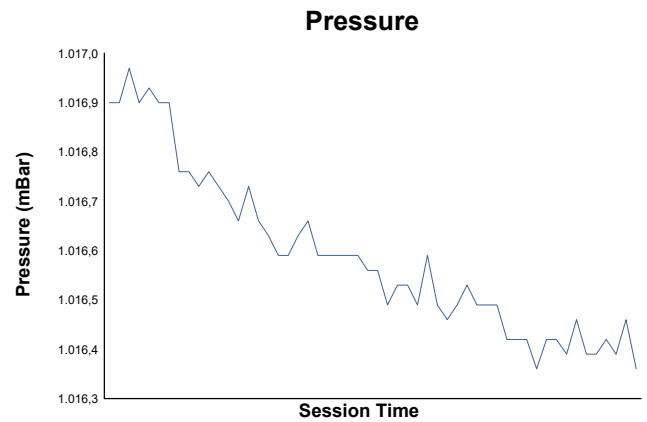

Race 1 Weather Report

Track Status: **DRY**