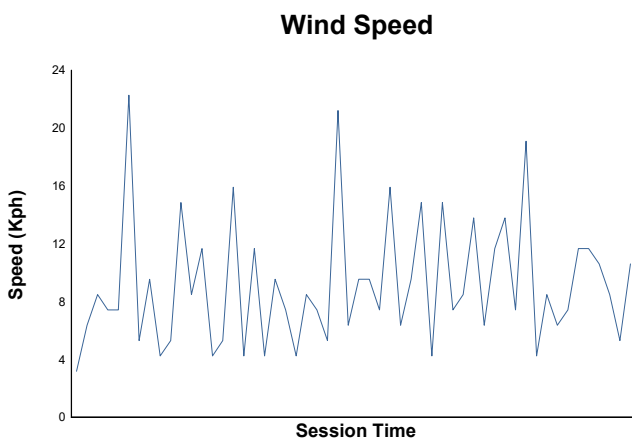

Race 1 Weather Report

Track Status: **DRY**