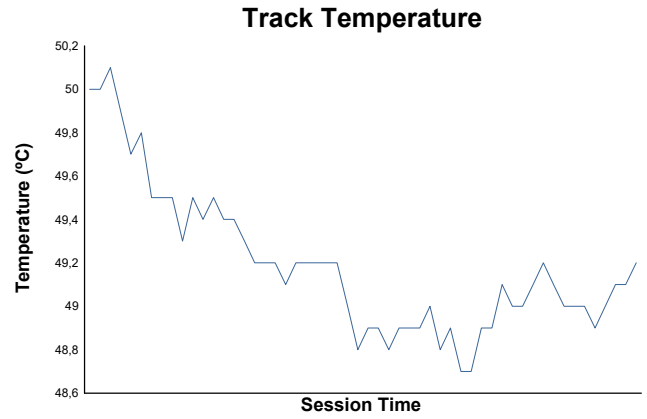

Race 1 Weather Report

Track Status: **DRY**