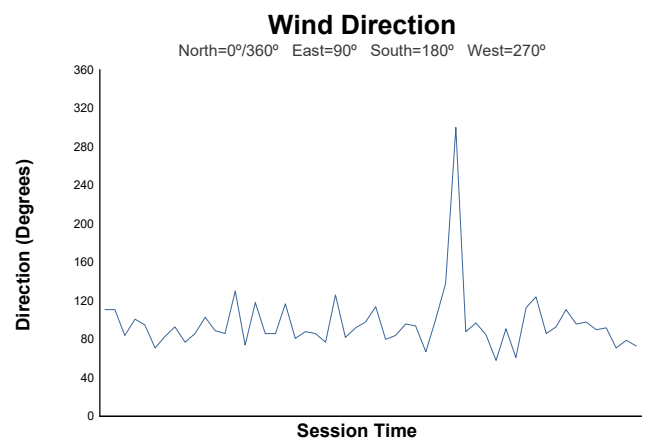

Race 1 Weather Report

Track Status: **DRY**