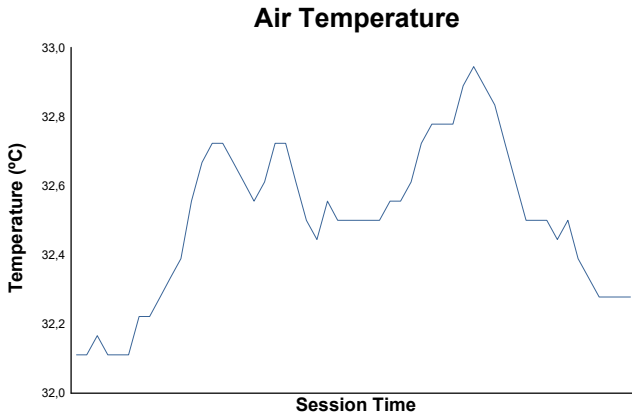

Race 1 Weather Report

Track Status: **DRY**