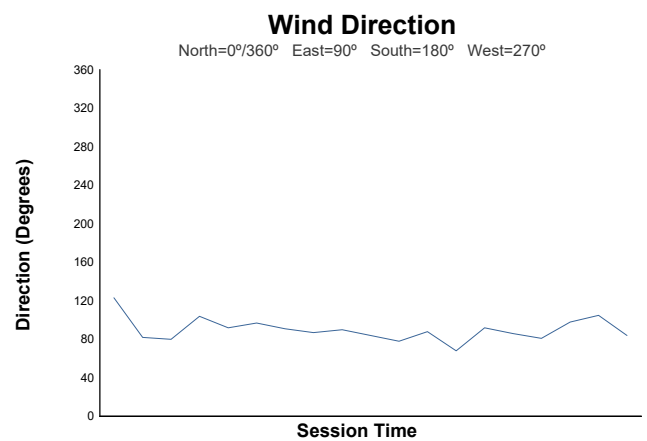

## Qualifying 1 Weather Report

Track Status: **DRY**