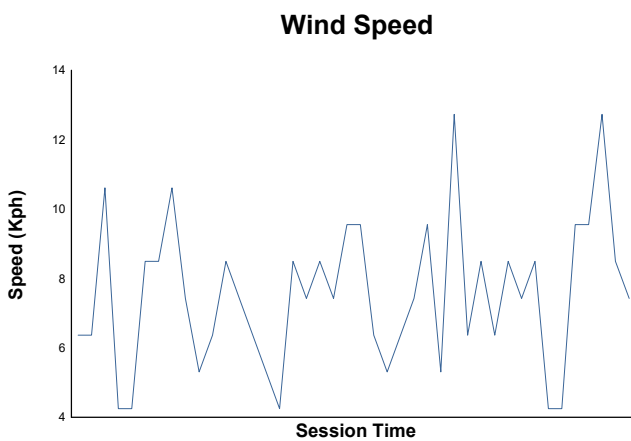

## Free Practice 2 Weather Report

Track Status: **DRY**