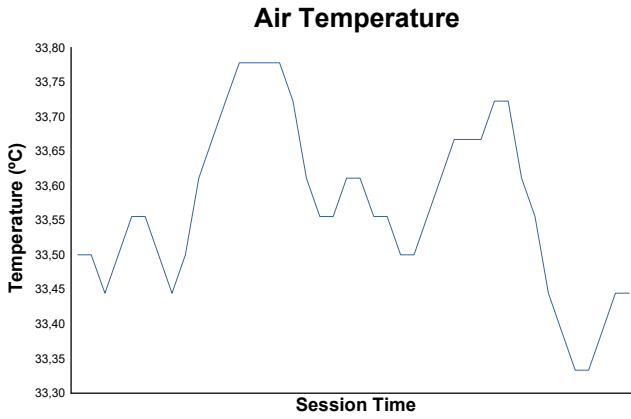

## Free Practice 2 Weather Report

Track Status: **DRY**