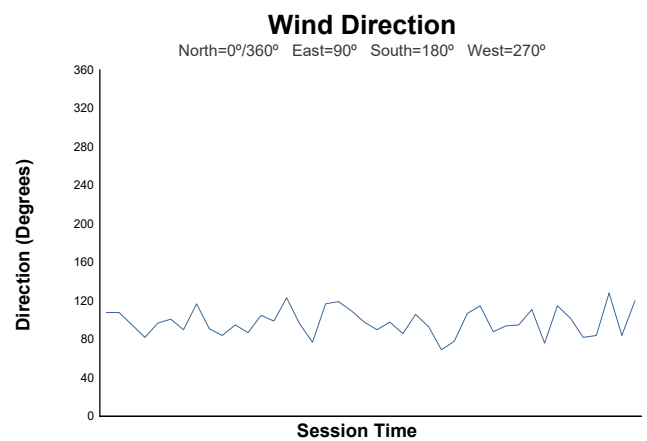

## Free Practice 2 Weather Report

Track Status: **DRY**