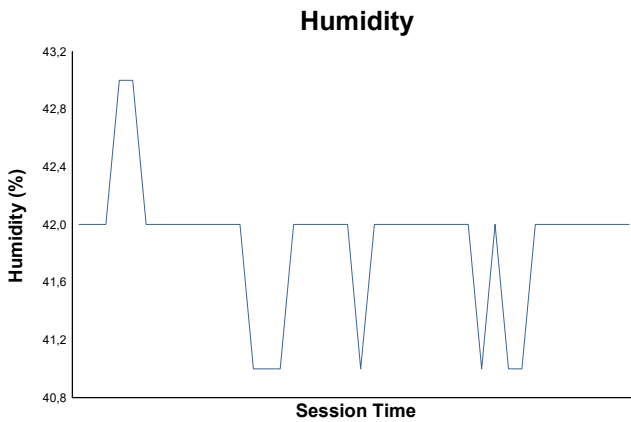

## Free Practice 2 Weather Report

Track Status: **DRY**