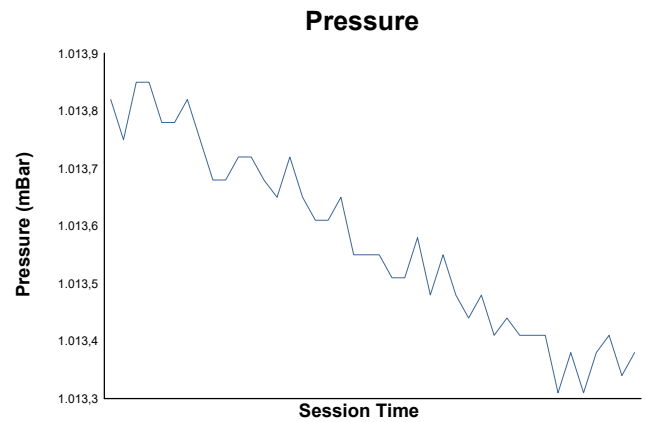

## Free Practice 2 Weather Report

Track Status: **DRY**