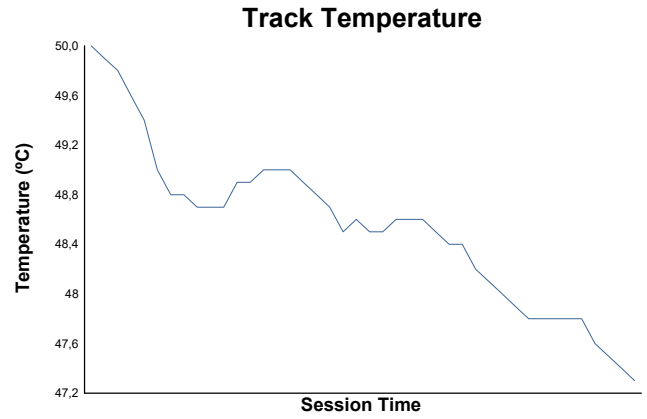

## Free Practice 2 Weather Report

Track Status: **DRY**